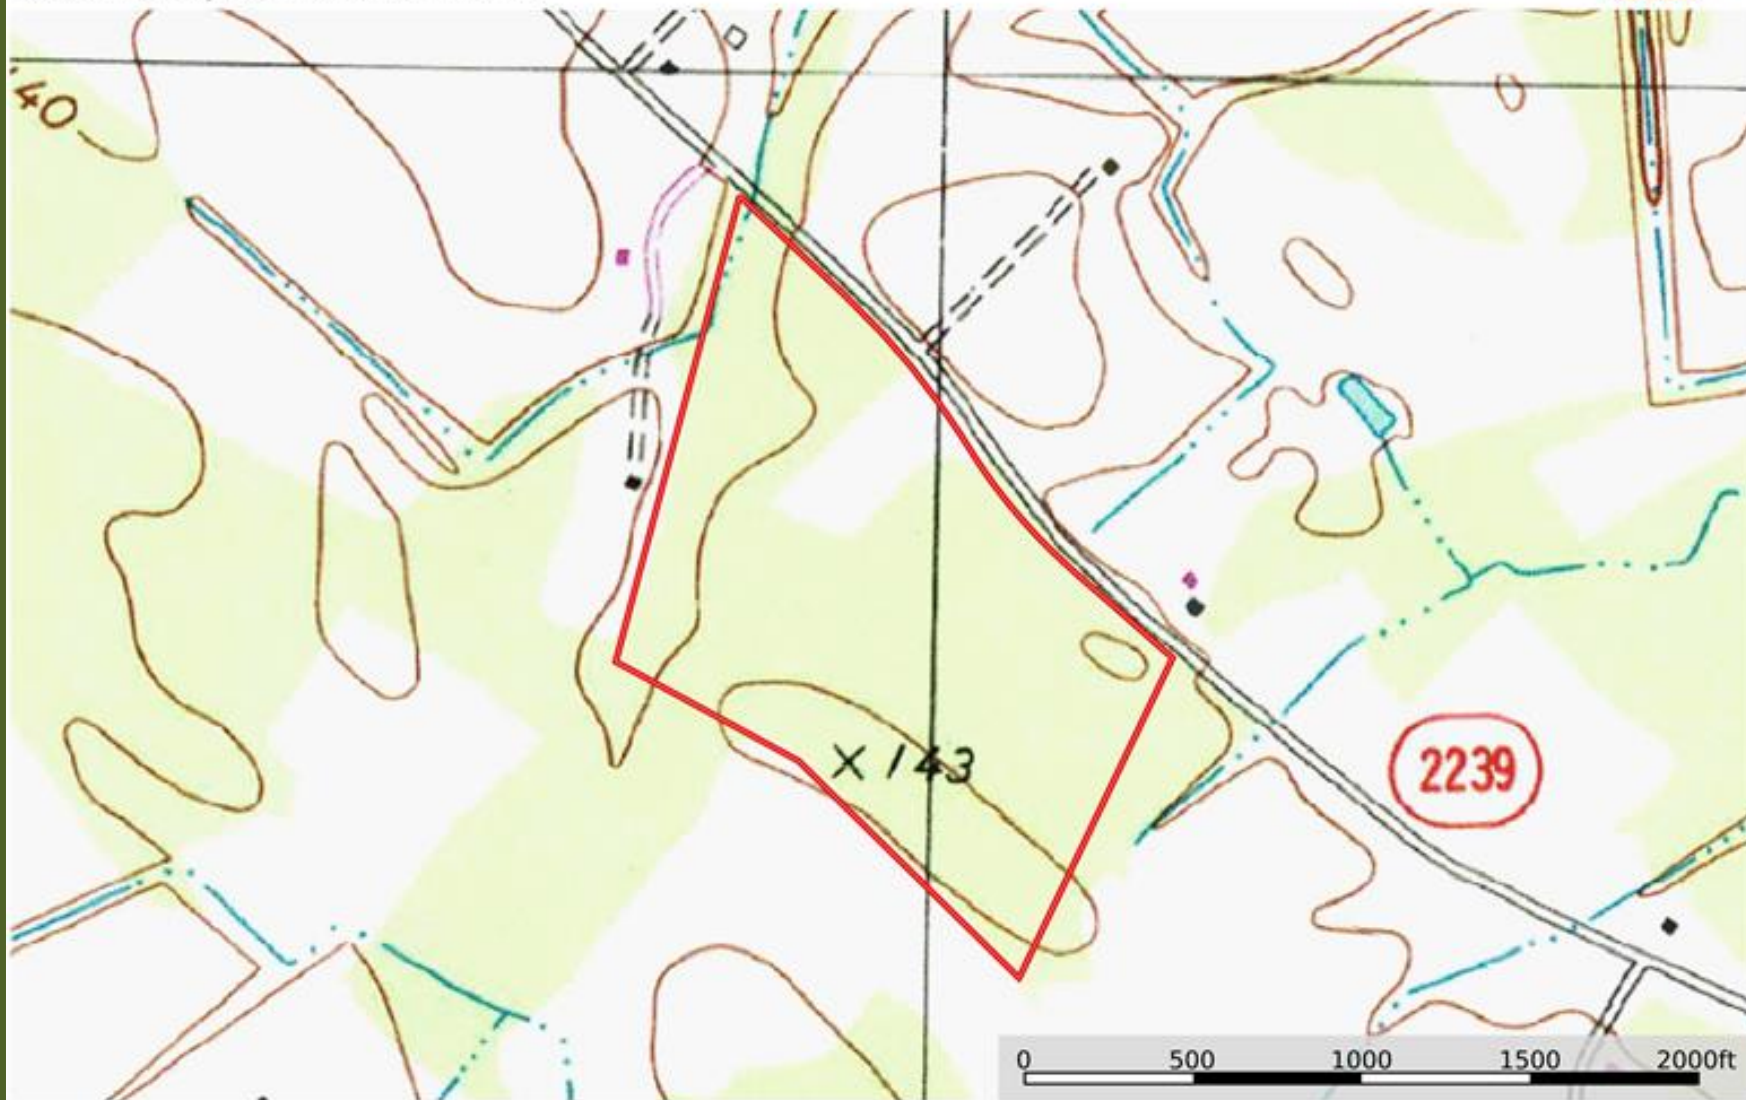

Centerville Church Road Tract Topographical Map

Robeson County, North Carolina, 41 AC +/-

Boundary

Marty Lanier

P: (910) 617-4326

www.rockcreeklandcompany.com

604 George II Highway Winnabow NC 28479