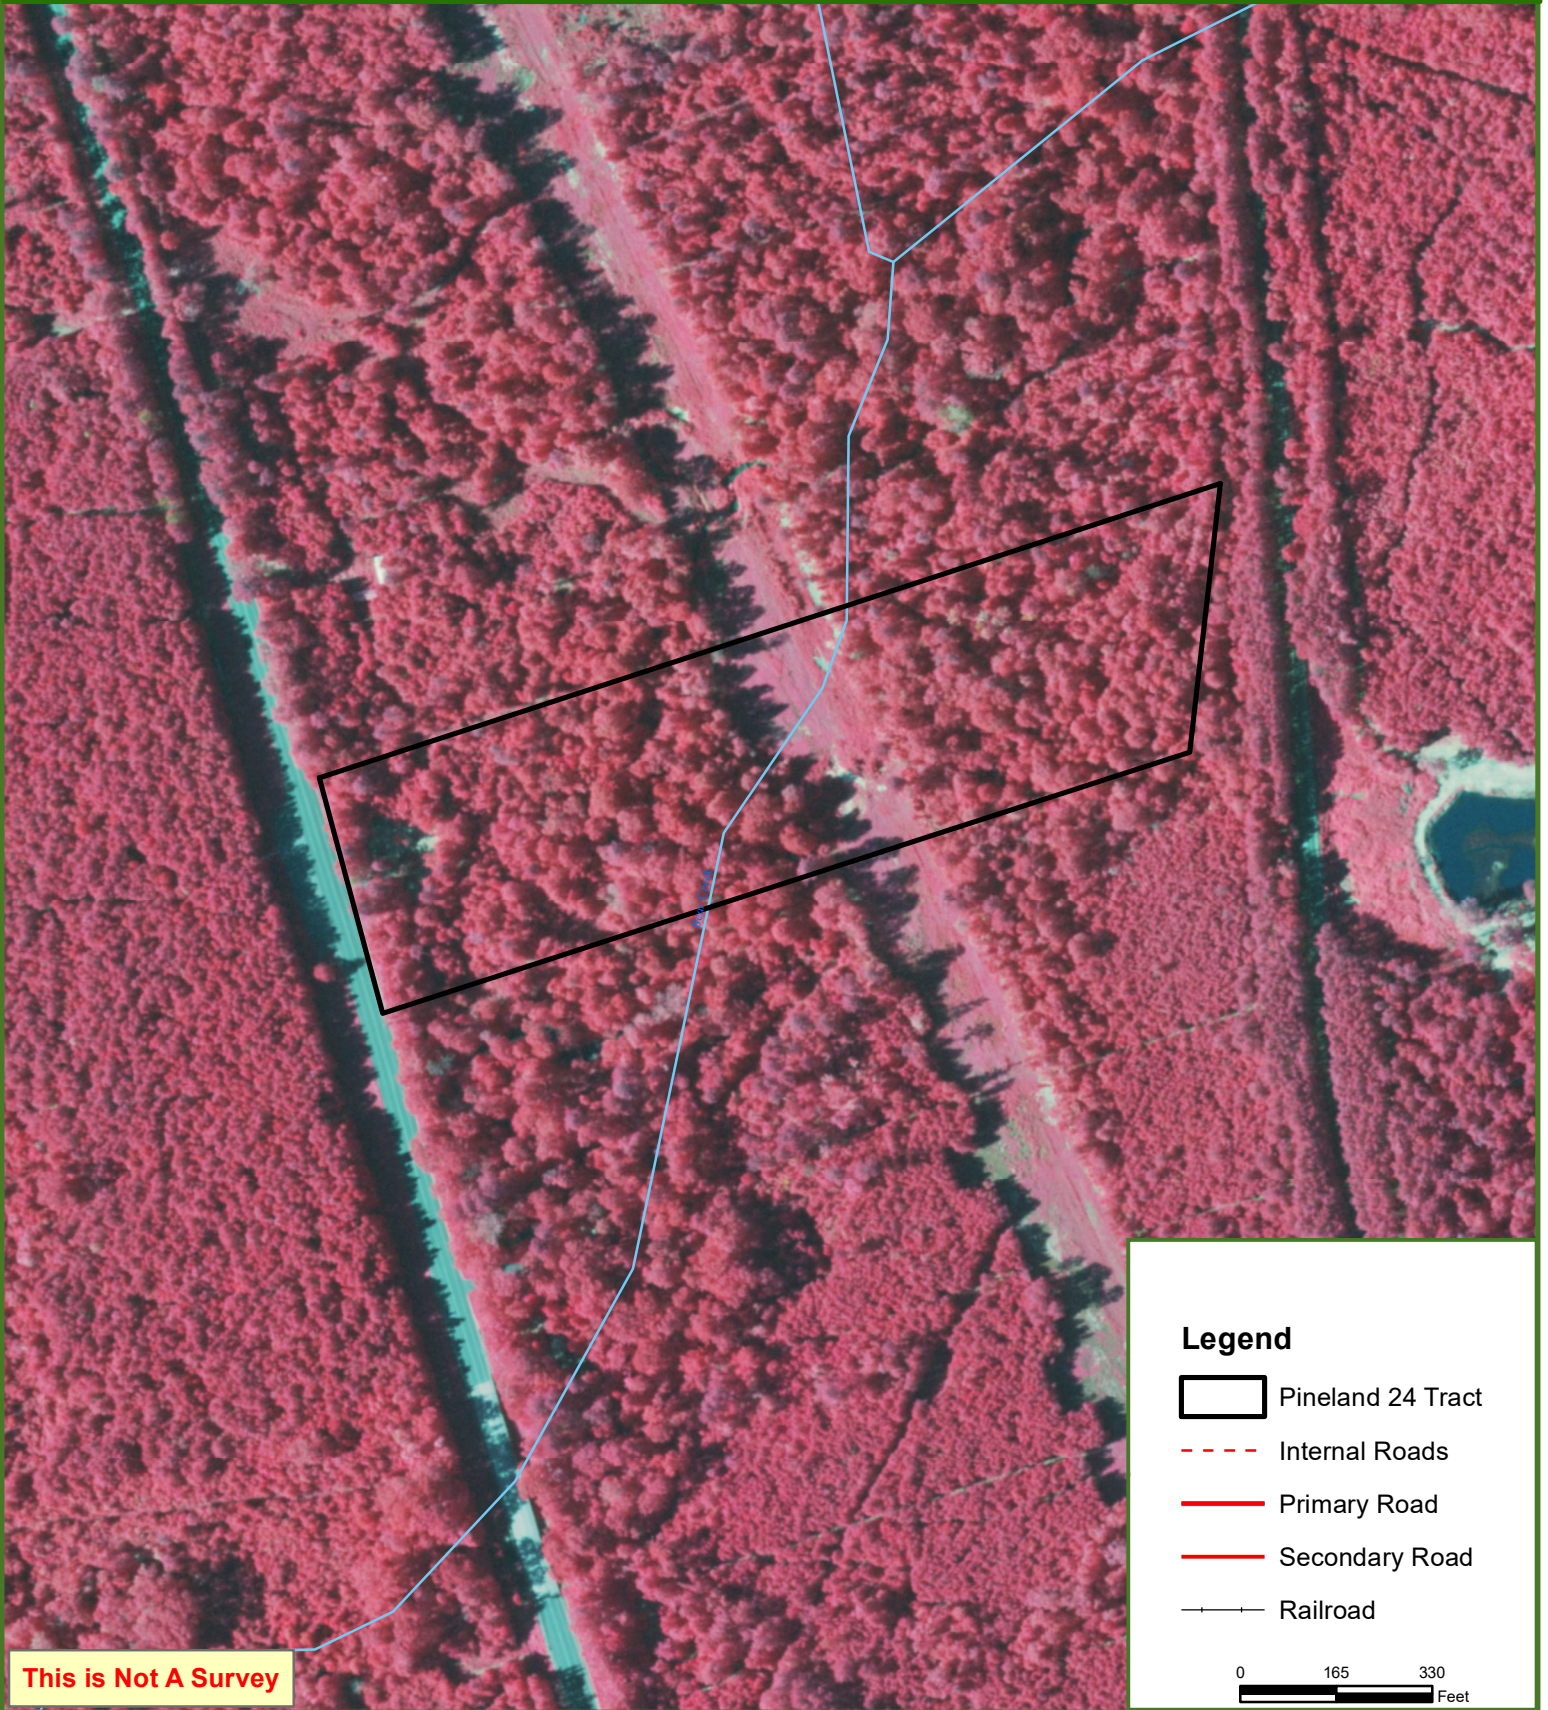

Pineland 24 Tract

Sabine County, TX

15.00 ± Acres

This map was produced from information supplied by the seller and the use of aerial photography. The boundary lines portrayed on this map are approximate and could be different than the actual location of the boundaries found in the field.