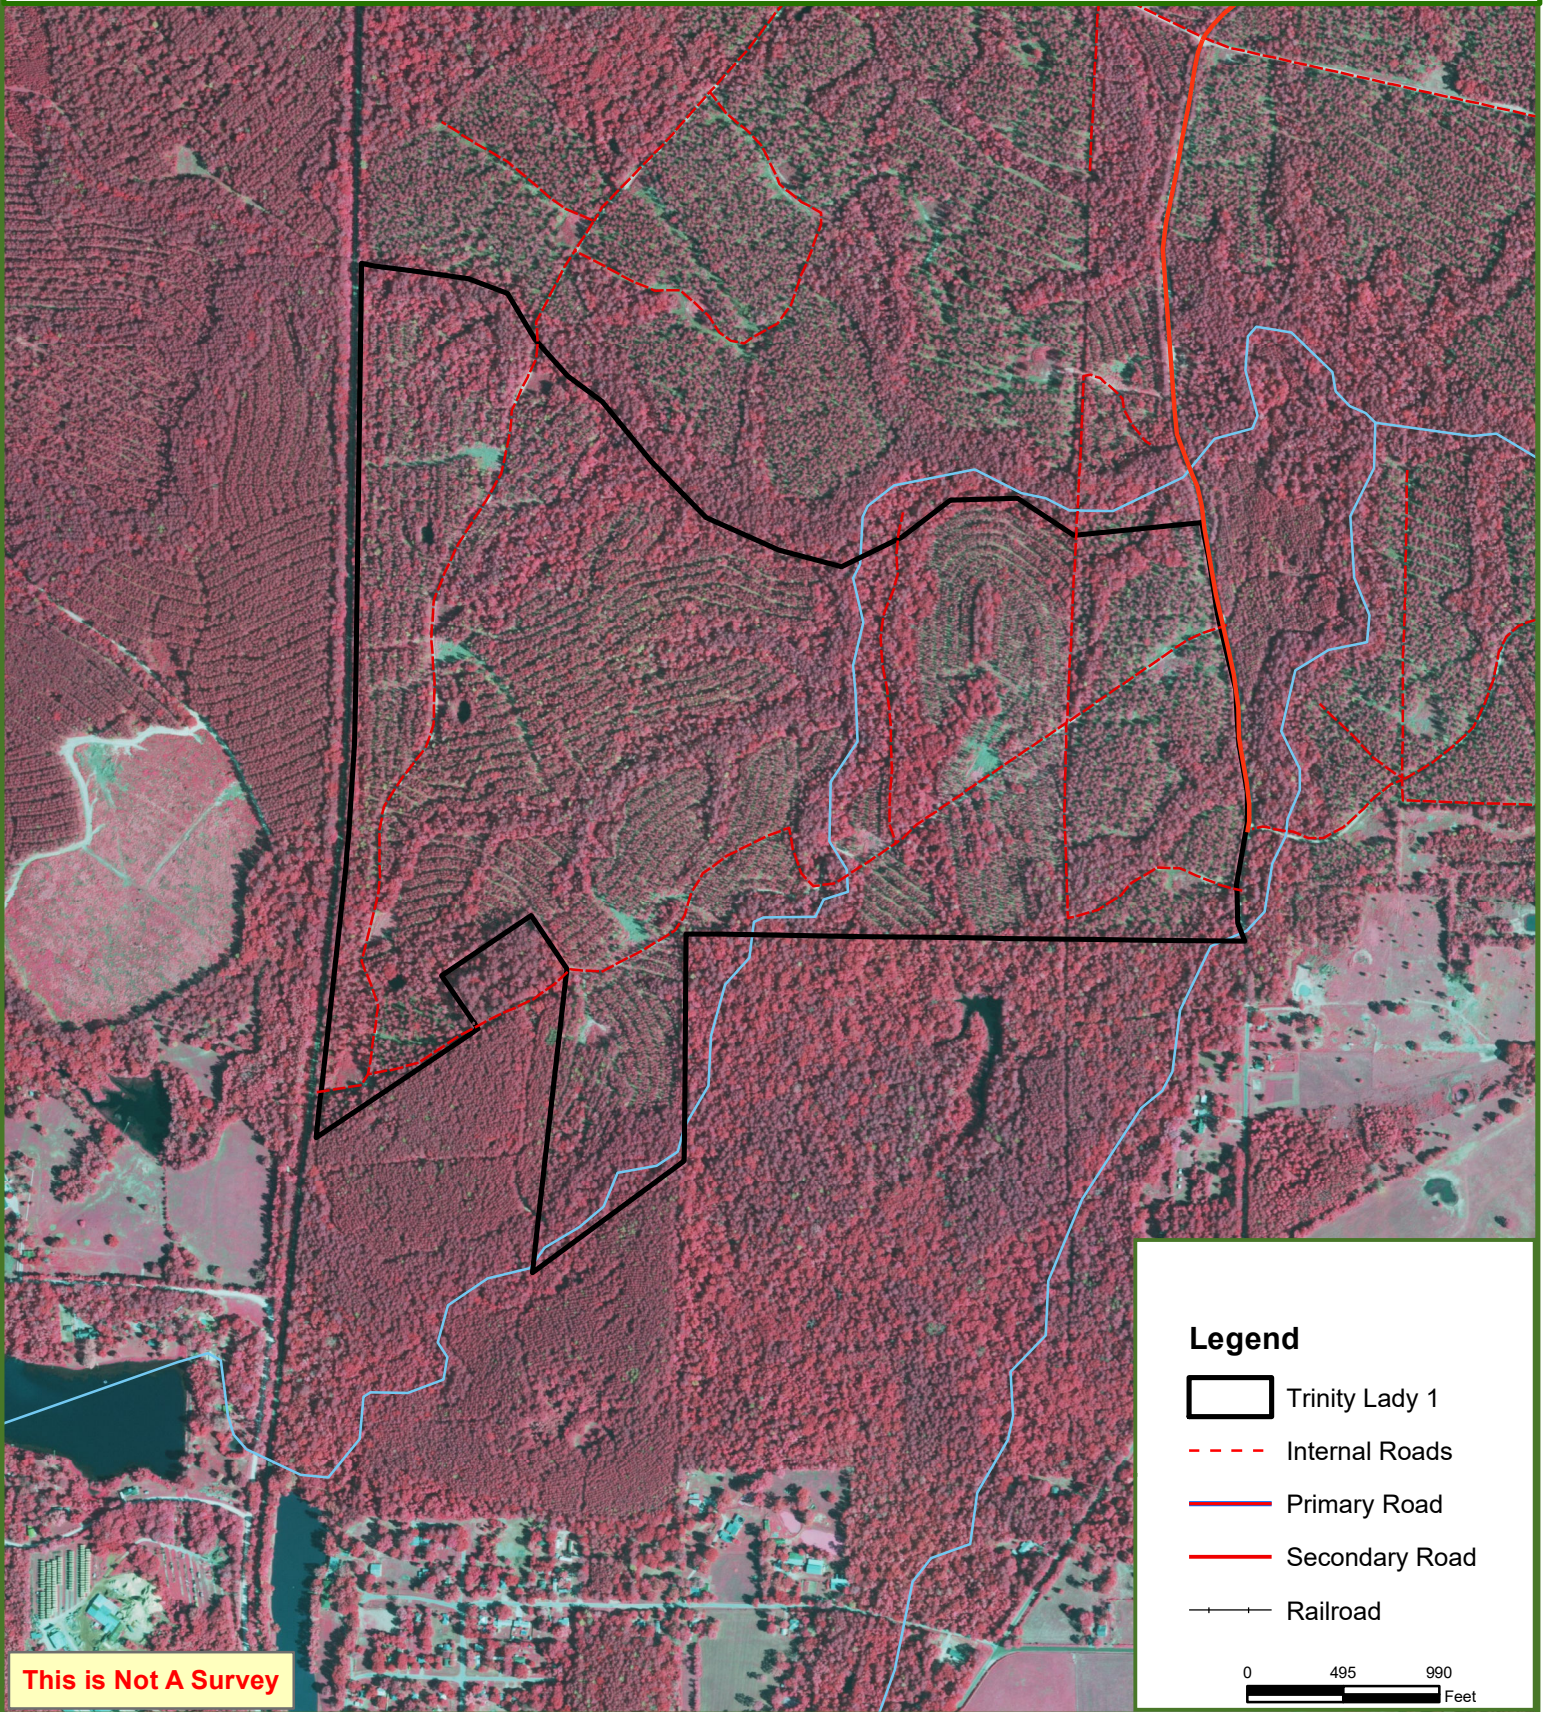

Trinity Lady 1

Trinity County, TX

294.00 ± Acres

This is Not A Survey

Legend

-  Trinity Lady 1
-  Internal Roads
-  Primary Road
-  Secondary Road
-  Railroad

0 495 990
Feet

This map was produced from information supplied by the seller and the use of aerial photography. The boundary lines portrayed on this map are approximate and could be different than the actual location of the boundaries found in the field.