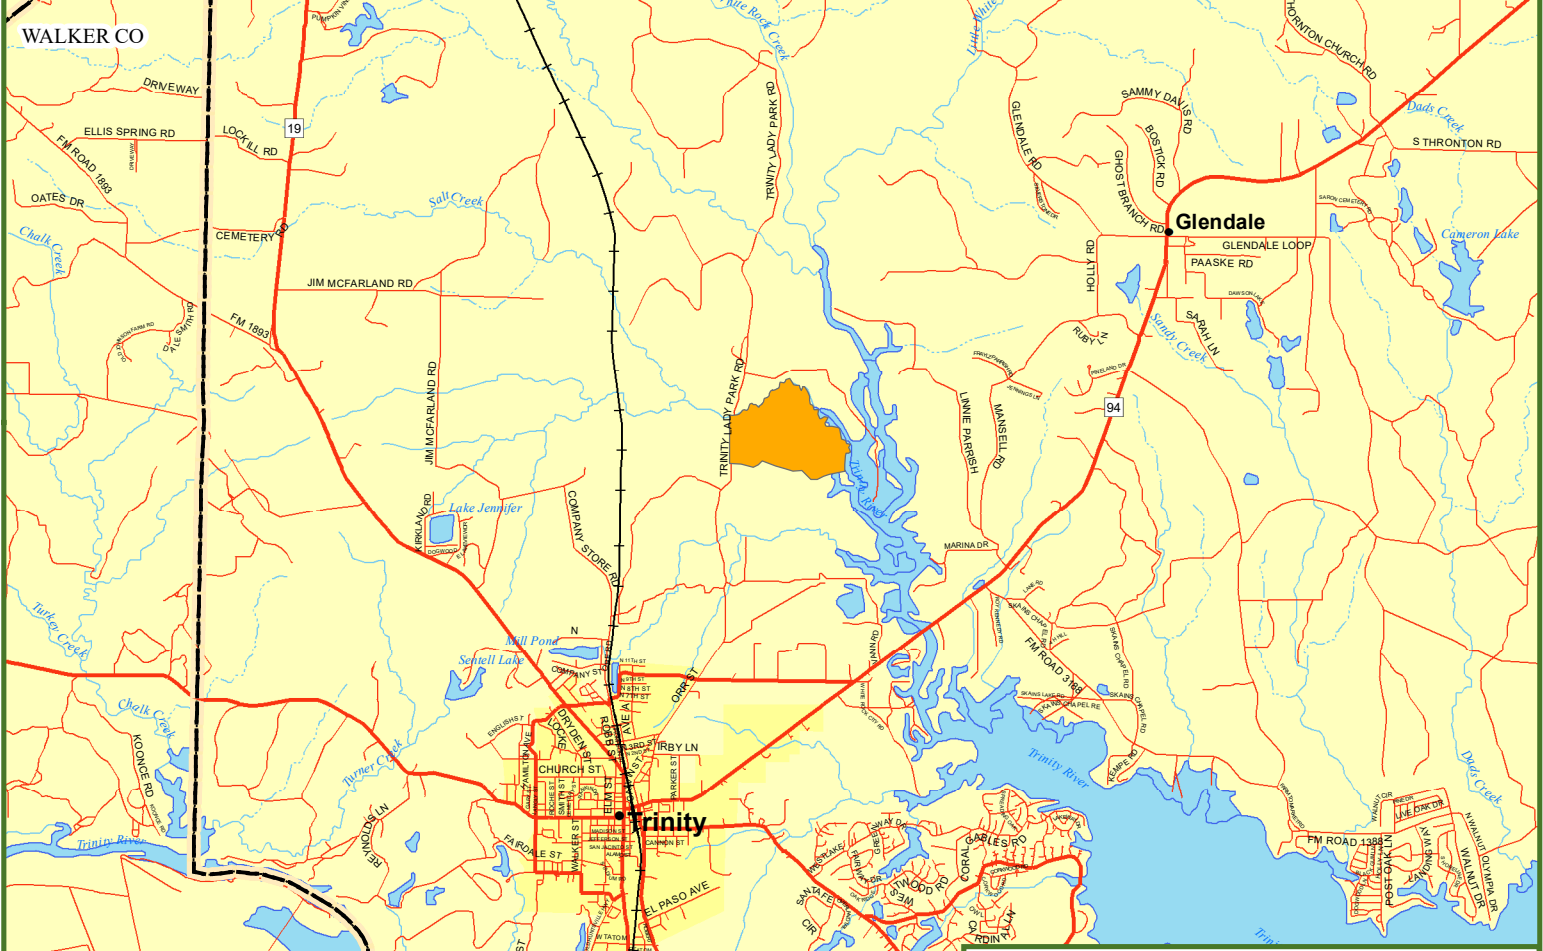

Locus Map Trinity Lady 3 Trinity County, TX 332.00 ± Acres

Legend

-  Trinity Lady 3
-  Railroads
-  Secondary State or County Hwy
-  Primary US or State Hwy
-  Primary Limited Access or Interstate
-  Counties