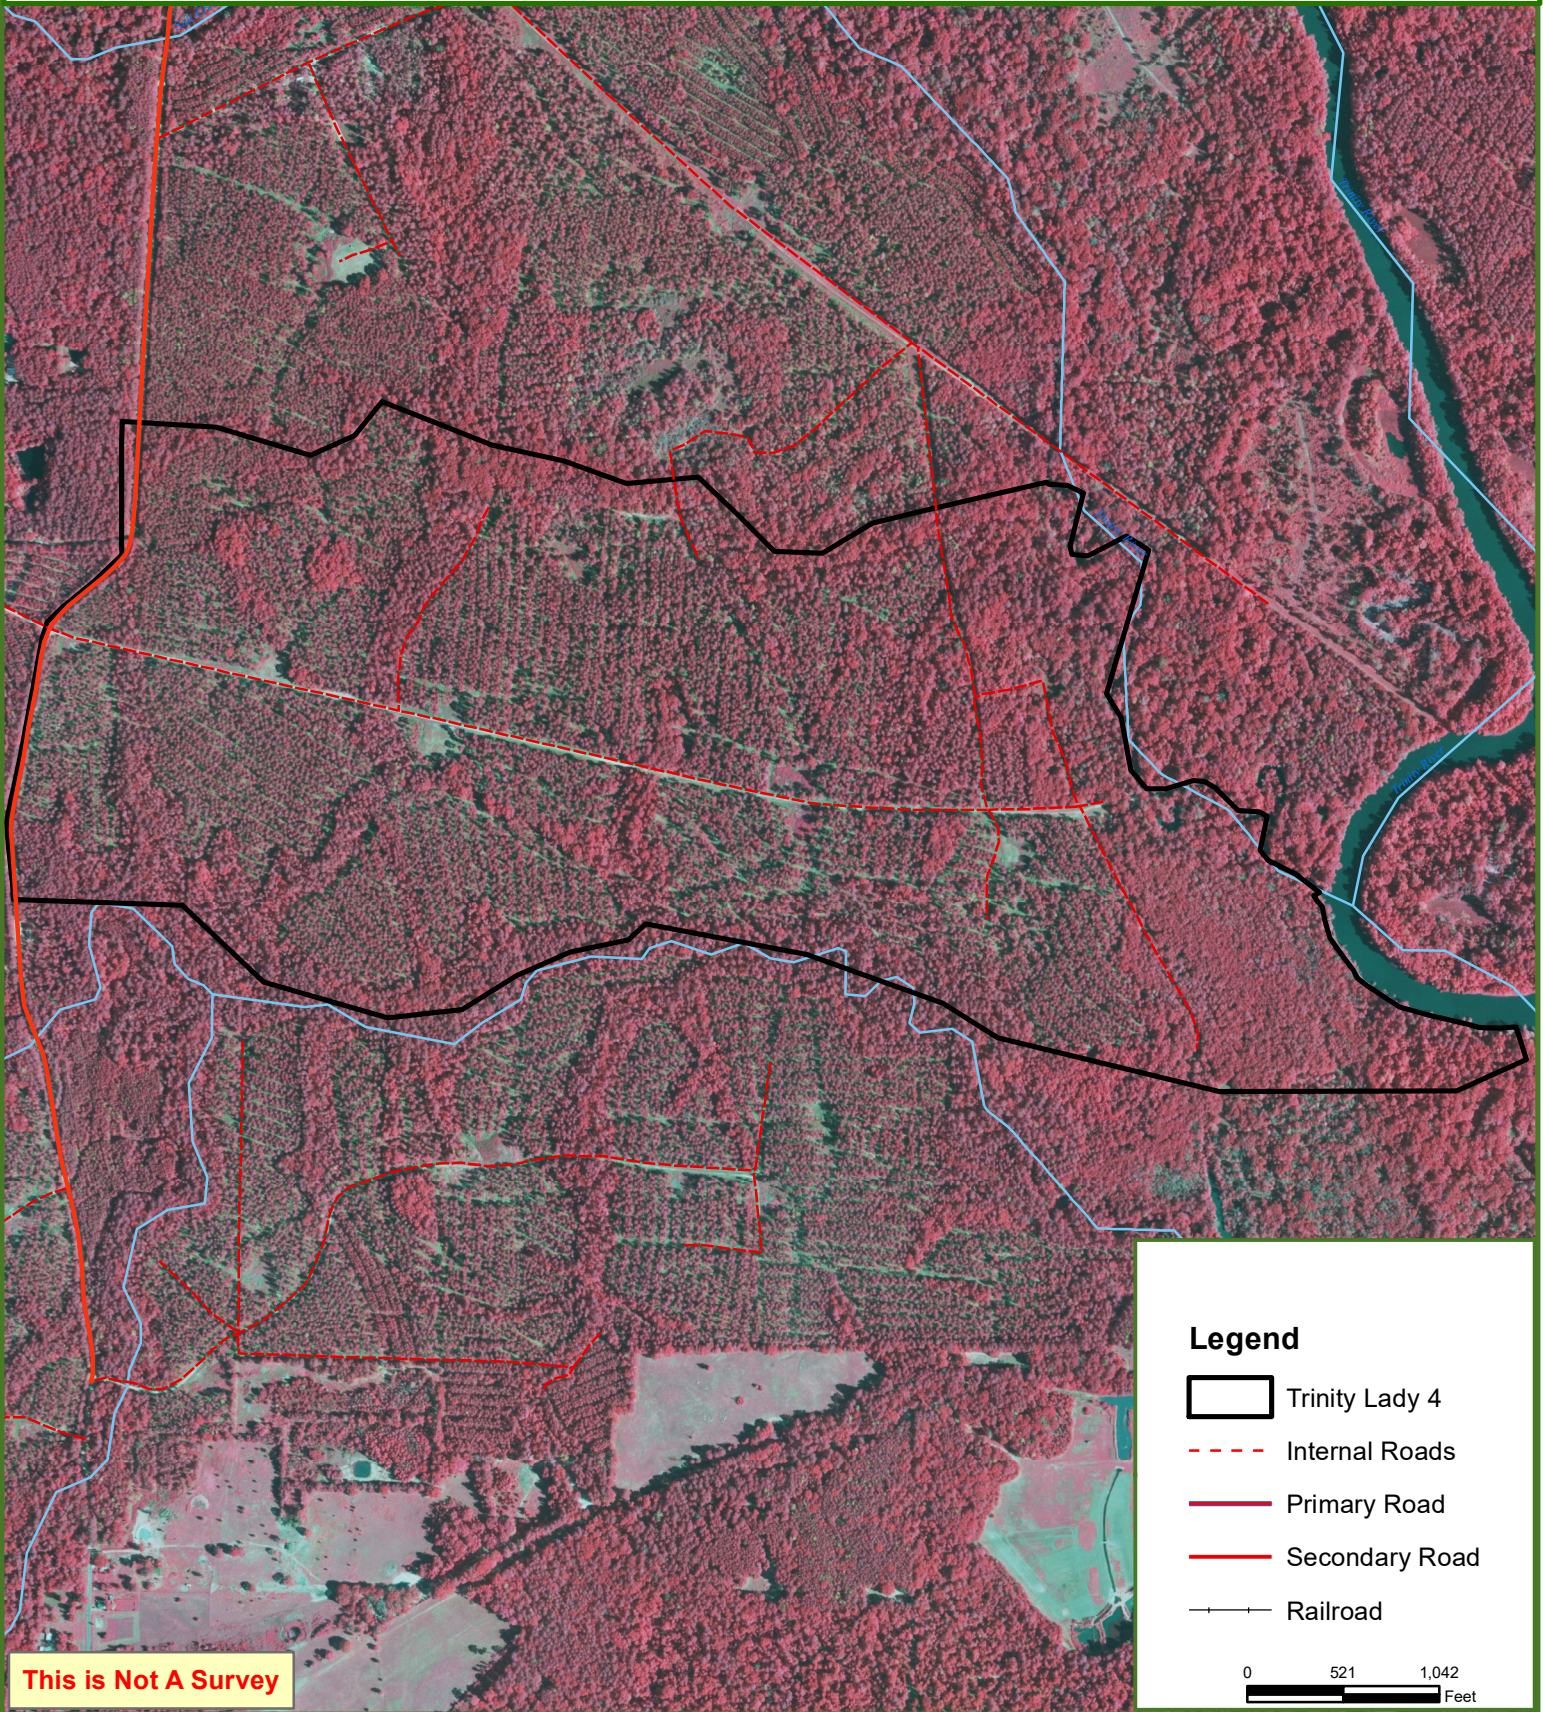

Trinity Lady 4

Trinity County, TX

401.00 ± Acres

This is Not A Survey

Legend

-  Trinity Lady 4
-  Internal Roads
-  Primary Road
-  Secondary Road
-  Railroad

0 521 1,042
Feet

This map was produced from information supplied by the seller and the use of aerial photography. The boundary lines portrayed on this map are approximate and could be different than the actual location of the boundaries found in the field.