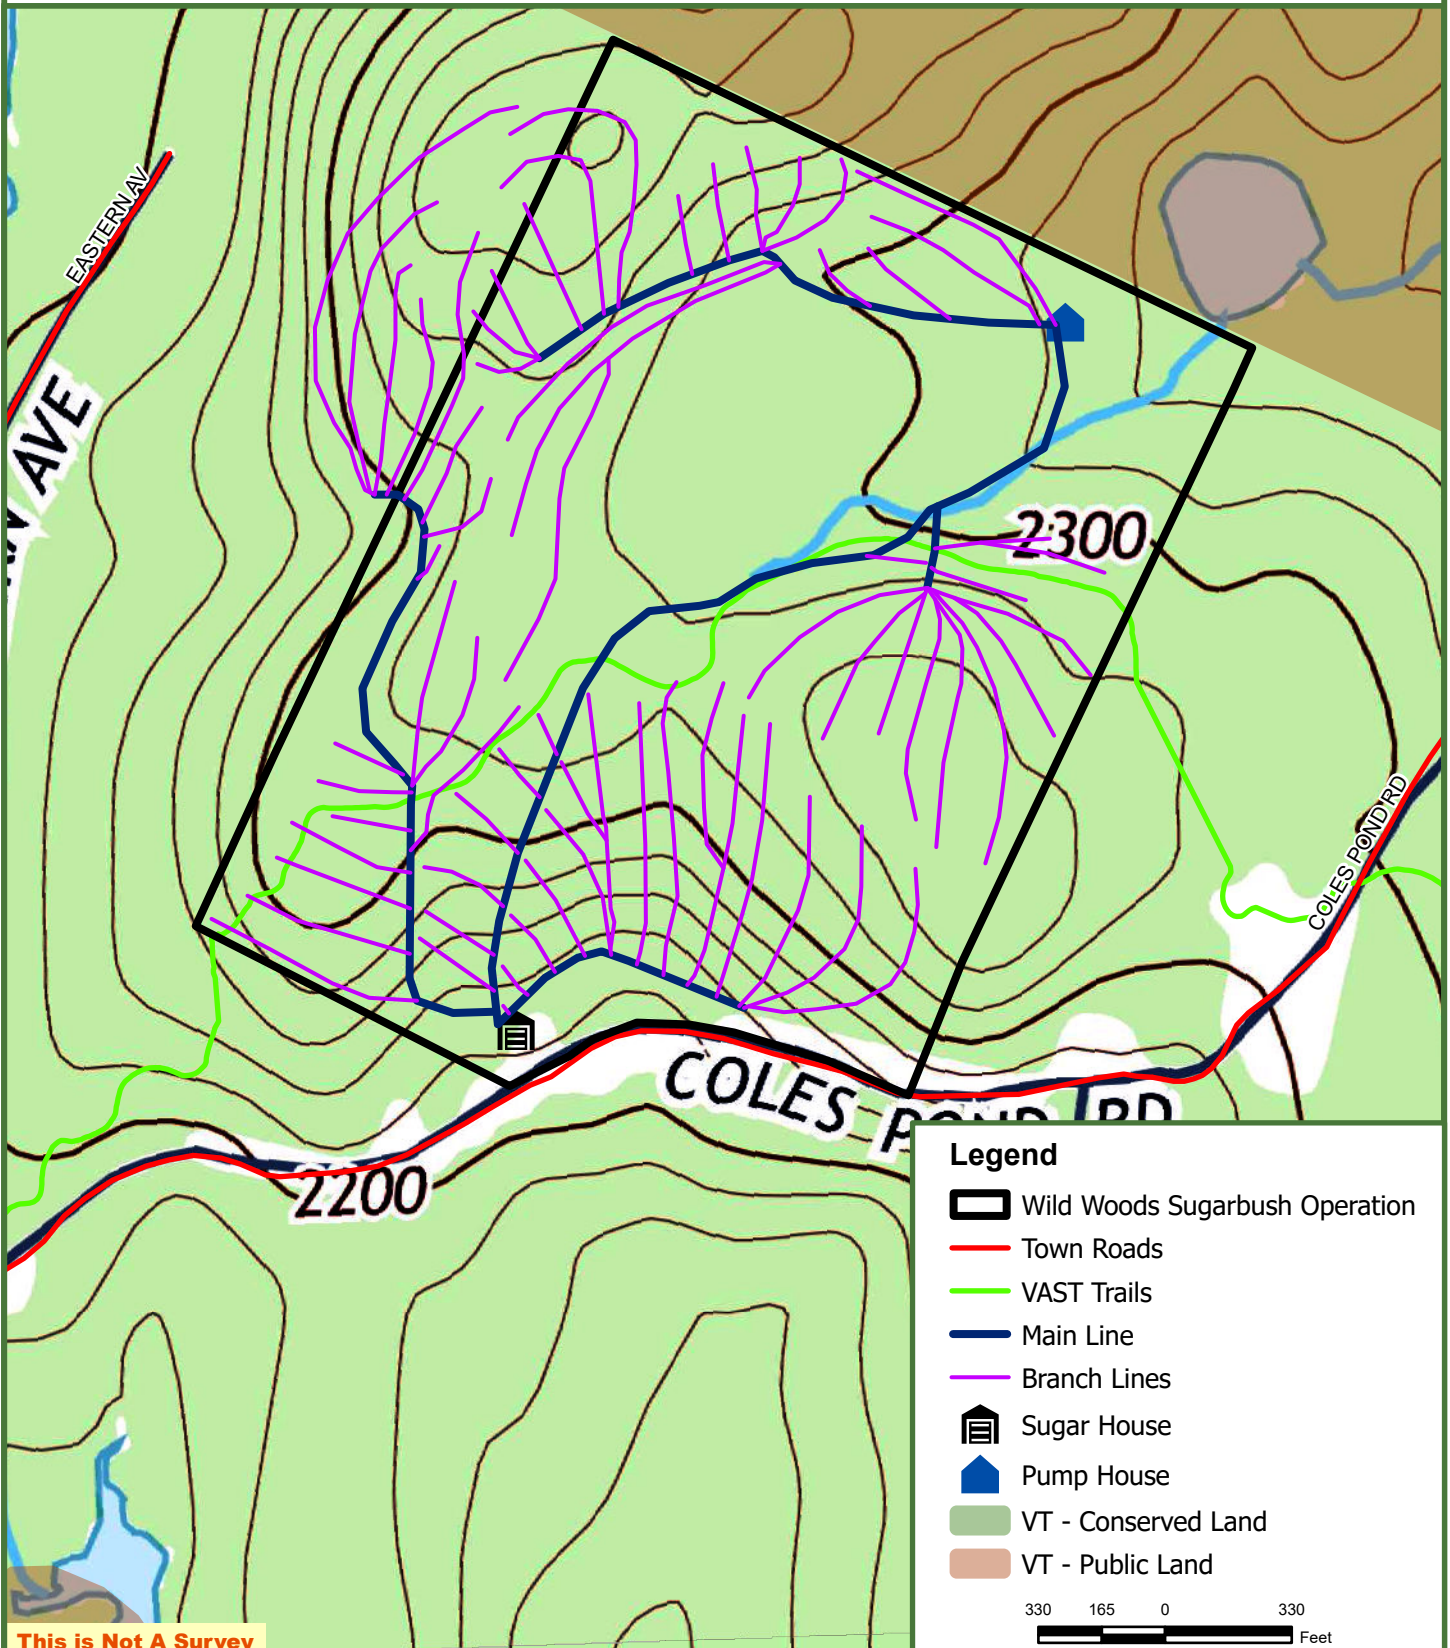

Wild Woods Sugarbush Operation

Tubing Layout Map

108 Acres

Walden, Caledonia County, Vermont

**Fountains
Land**
AN F&W COMPANY

This is Not A Survey

Map produced from the best available information including VCGI town tax maps polygon, hand held GPS data, aerial photography and reference information obtained from publicly available GIS sources. Boundary lines portrayed on this map are approximate and could be different than the actual location of boundaries found in the field. Map is not a survey.