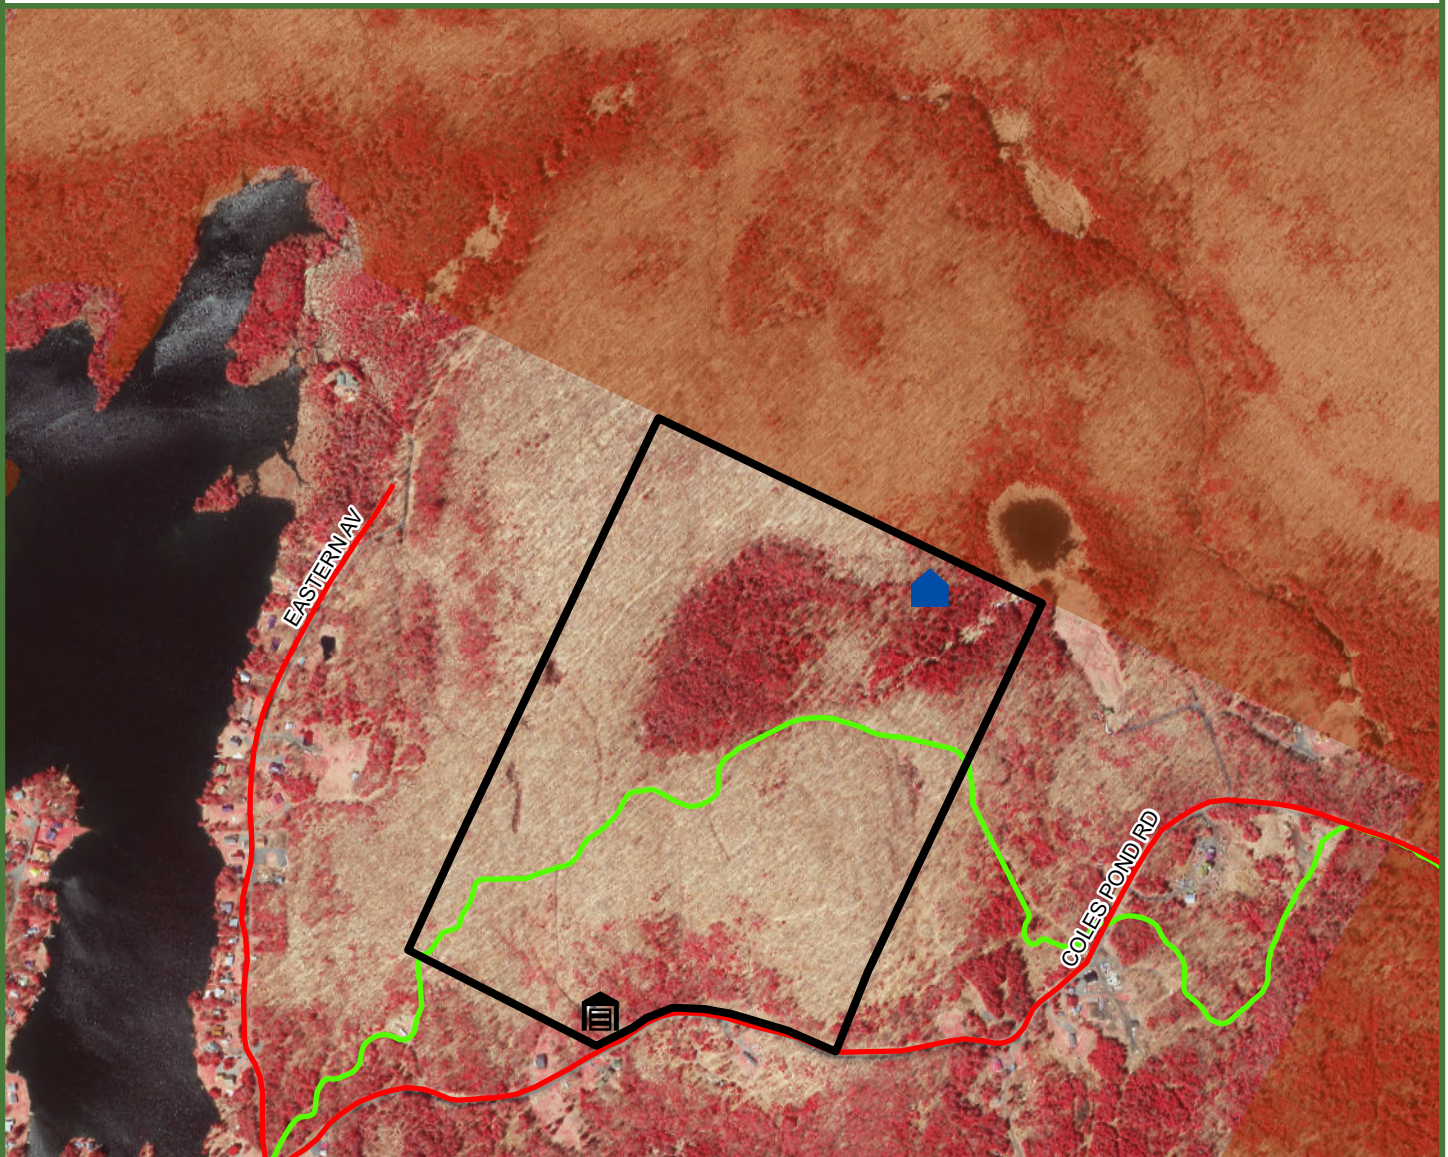

Wild Woods Sugarbush Operation

108 Acres

Walden, Caledonia County, Vermont

This is Not A Survey

Legend

-  Wild Woods Sugarbush Operation
-  Town Roads
-  VAST Trails
-  Sugar House
-  Pump House
-  VT - Conserved Land
-  VT - Public Land
-  Town Lines

Map produced from the best available information including VCGI town tax maps polygon, hand held GPS data, aerial photography and reference information obtained from publicly available GIS sources. Boundary lines portrayed on this map are approximate and could be different than the actual location of boundaries found in the field. Map is not a survey.