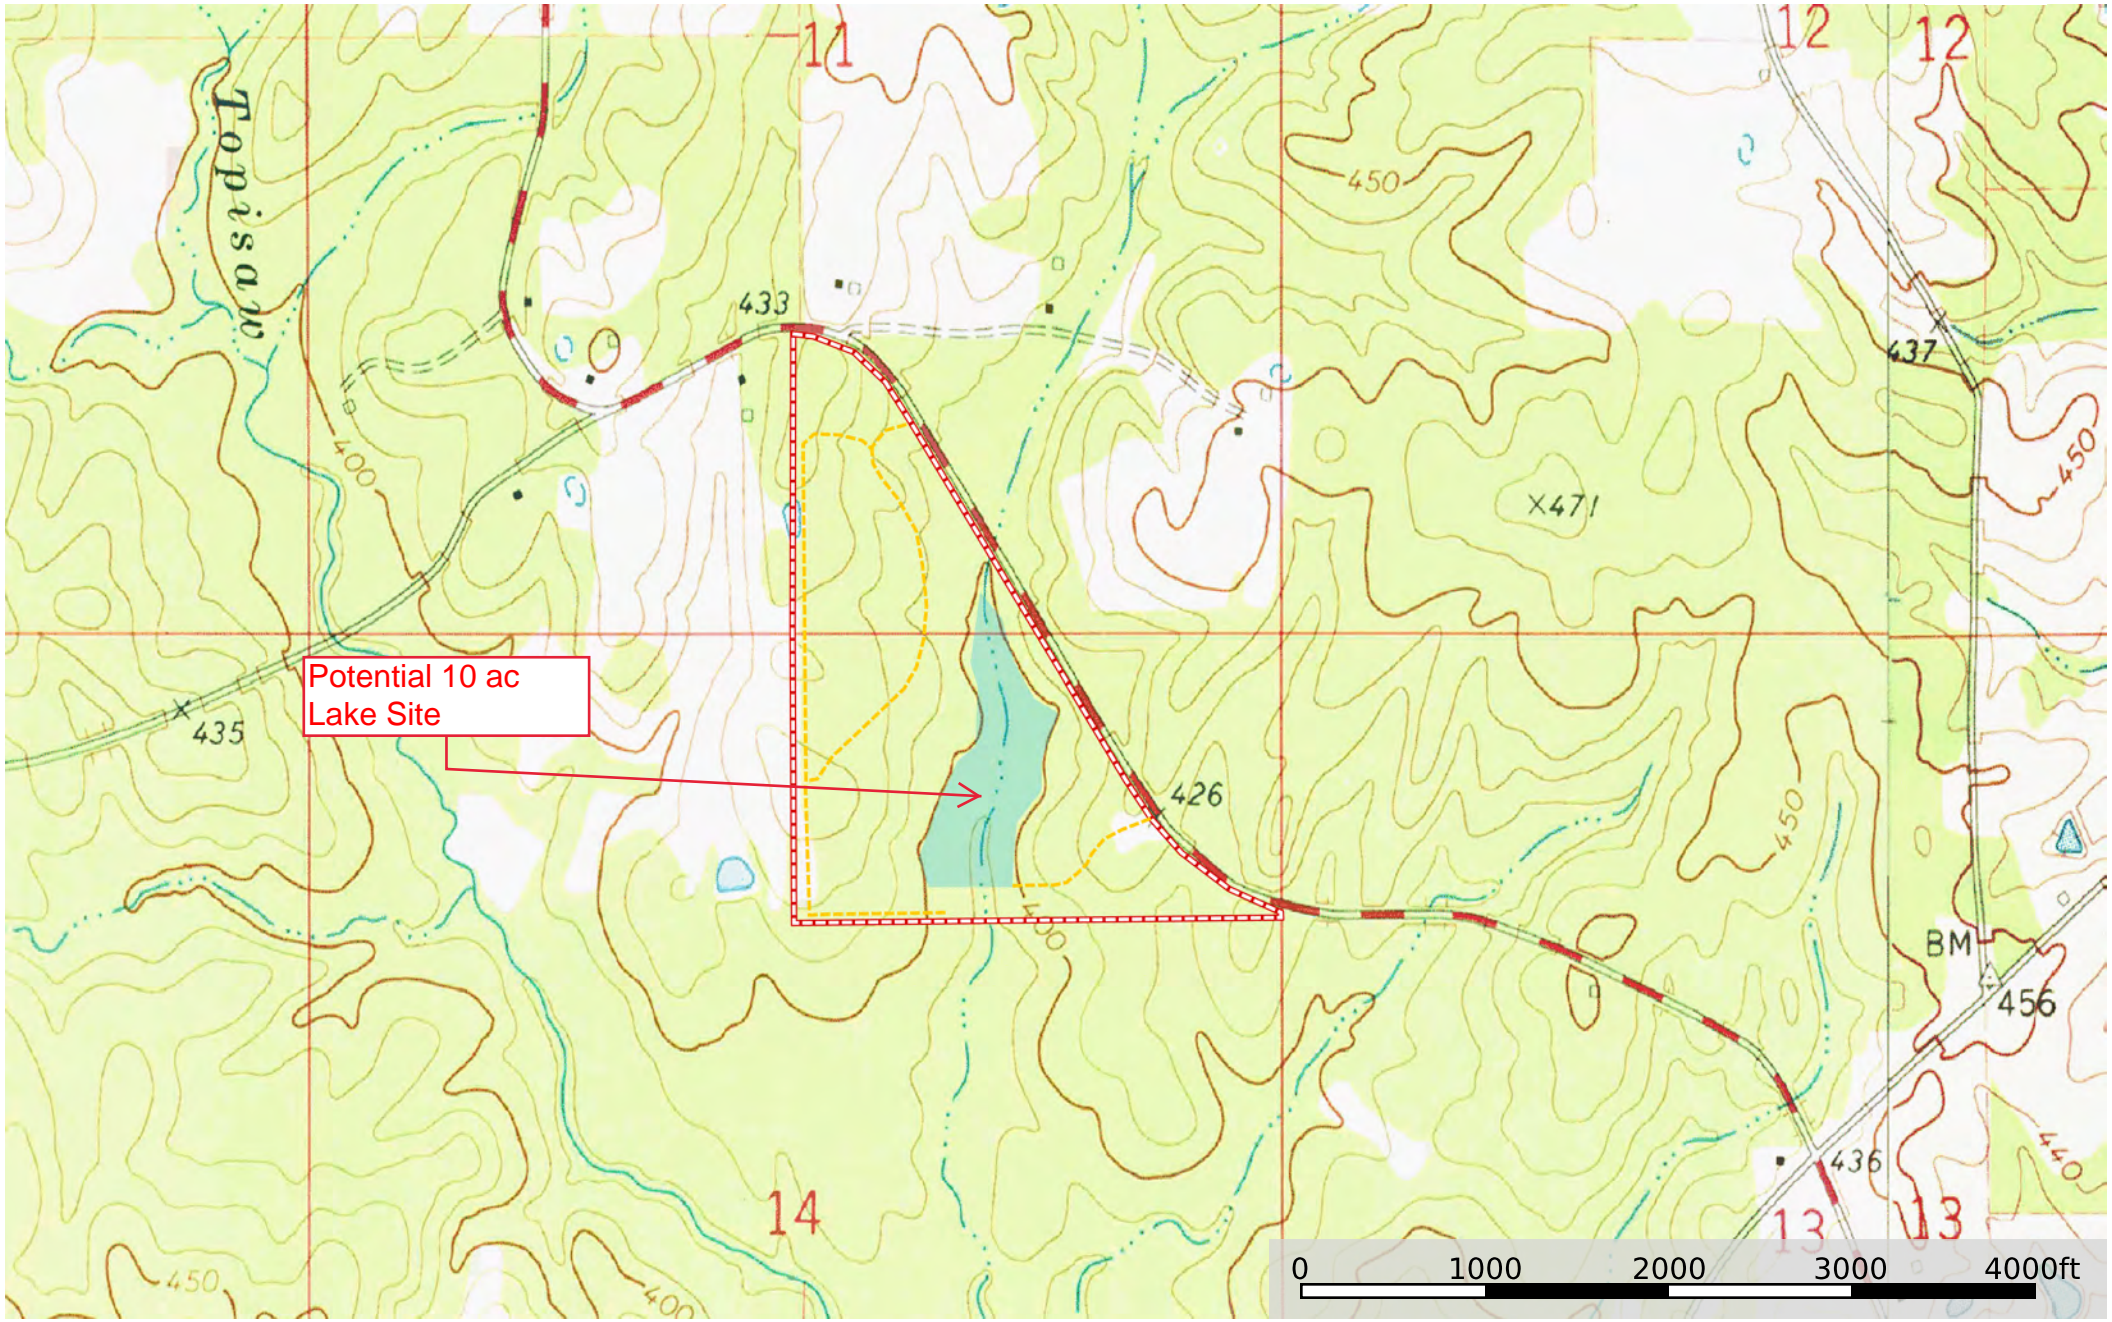

Lincoln 80 Brister

Lincoln County, Mississippi, 80 AC +/-

--- Road / Trail □ Boundary

Will Subdivide

id. The information contained herein was obtained from sources deemed to be reliable. Land id™ Services makes no warranties or guarantees as to the completeness or accuracy thereof.

Lincoln 80 Brister

Lincoln County, Mississippi, 80 AC +/-

- Road / Trail
- Pond / Tank
- Boundary

will Subdivide