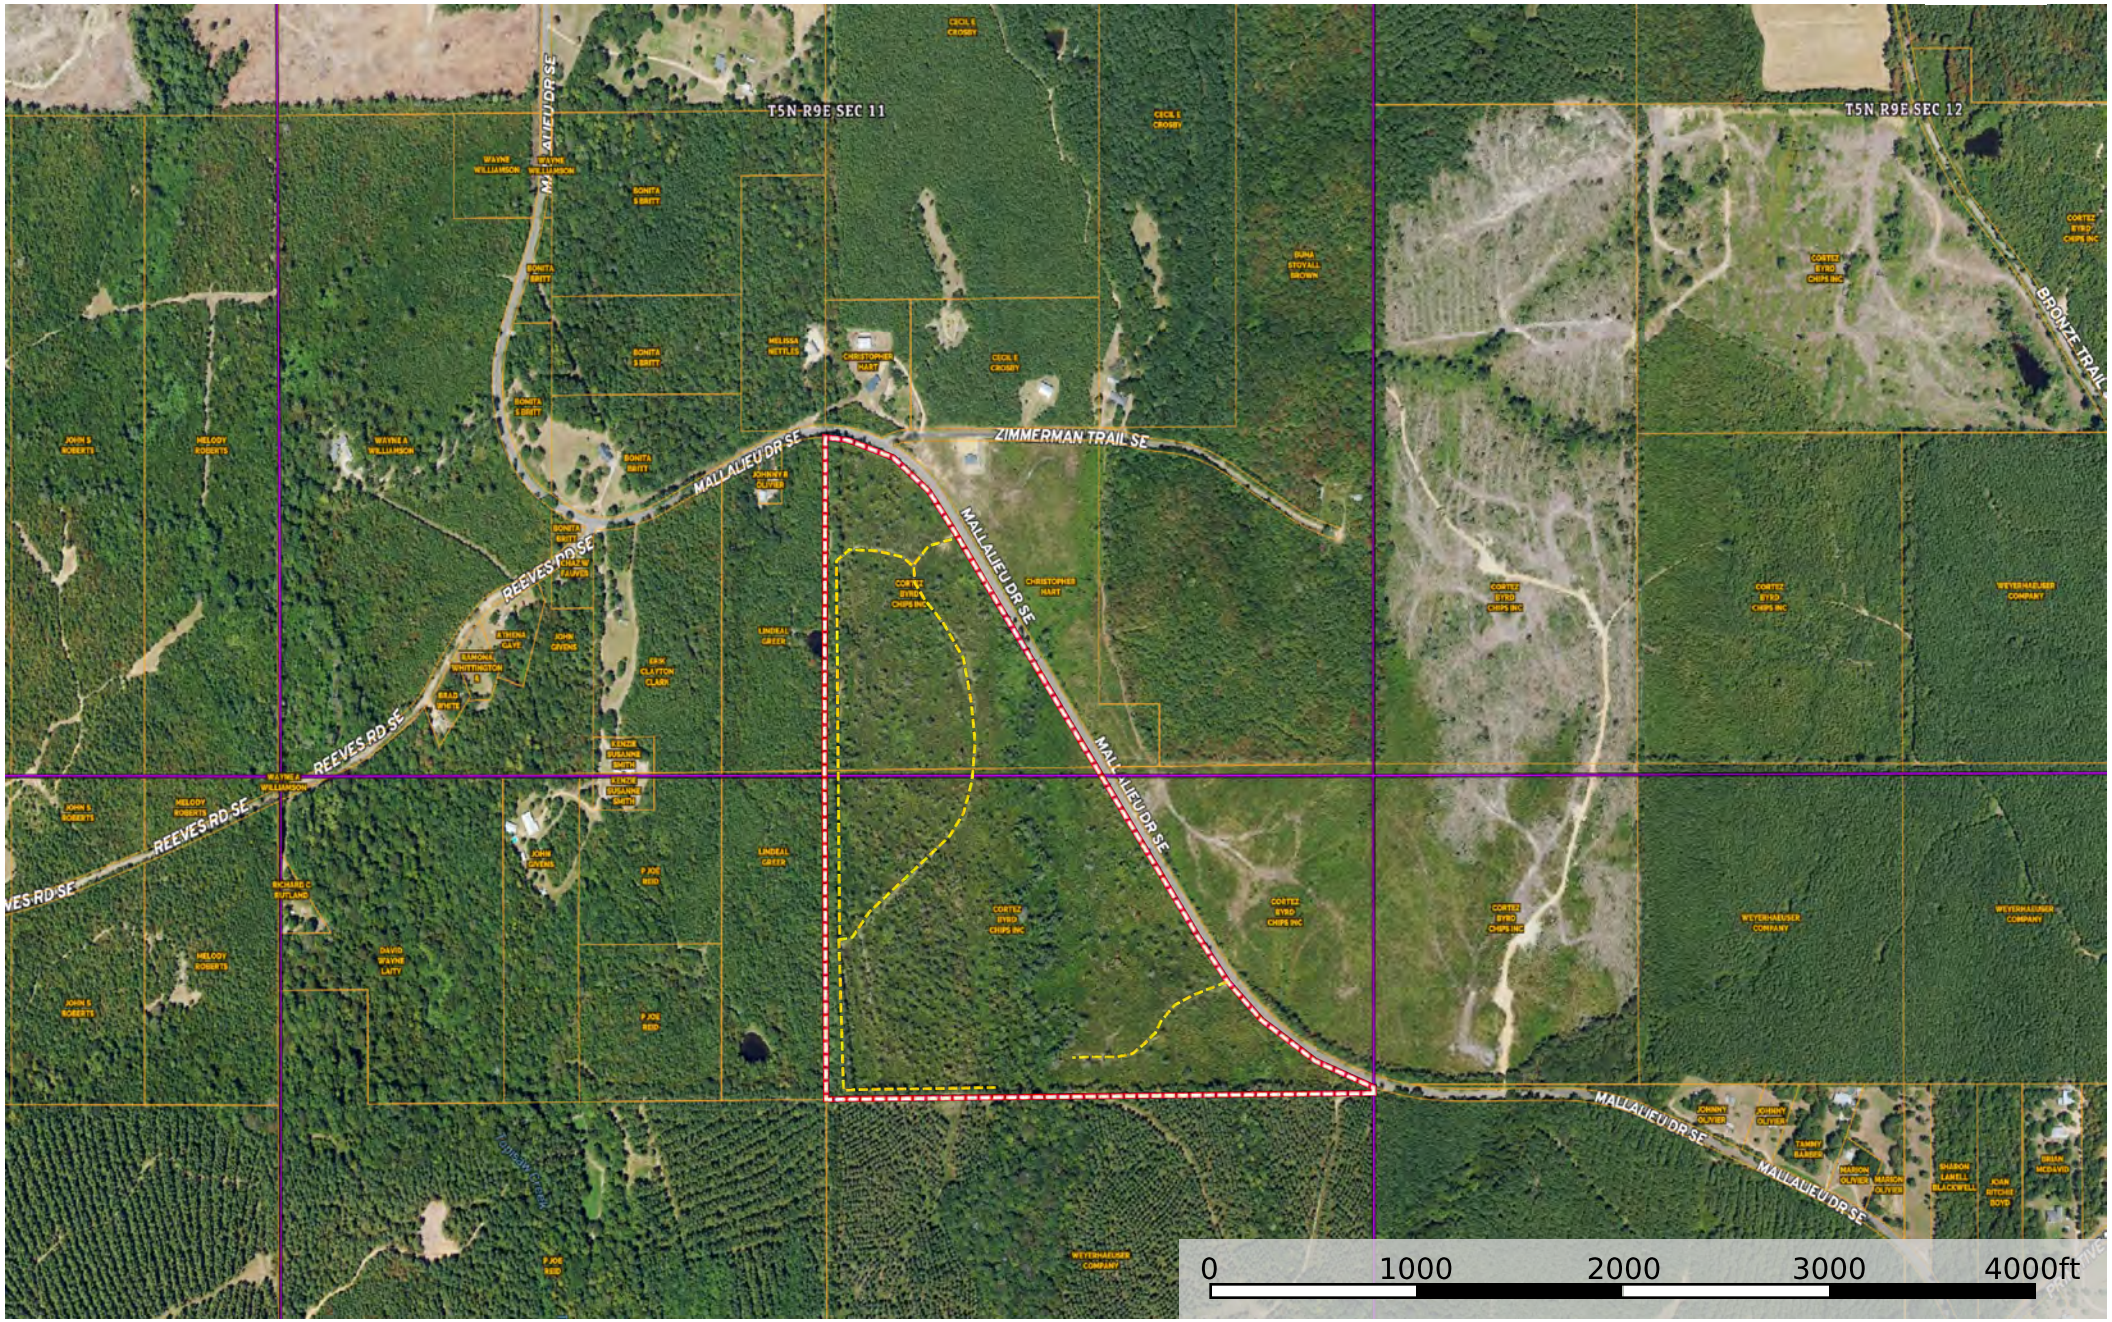

Lincoln 80 Brister

Lincoln County, Mississippi, 80 AC +/-

--- Road / Trail □ Boundary

Will Subdivide

id. The information contained herein was obtained from sources deemed to be reliable. Land id™ Services makes no warranties or guarantees as to the completeness or accuracy thereof.

Lincoln 80 Brister

Lincoln County, Mississippi, 80 AC +/-

- Road / Trail
- Pond / Tank
- Boundary

will Subdivide