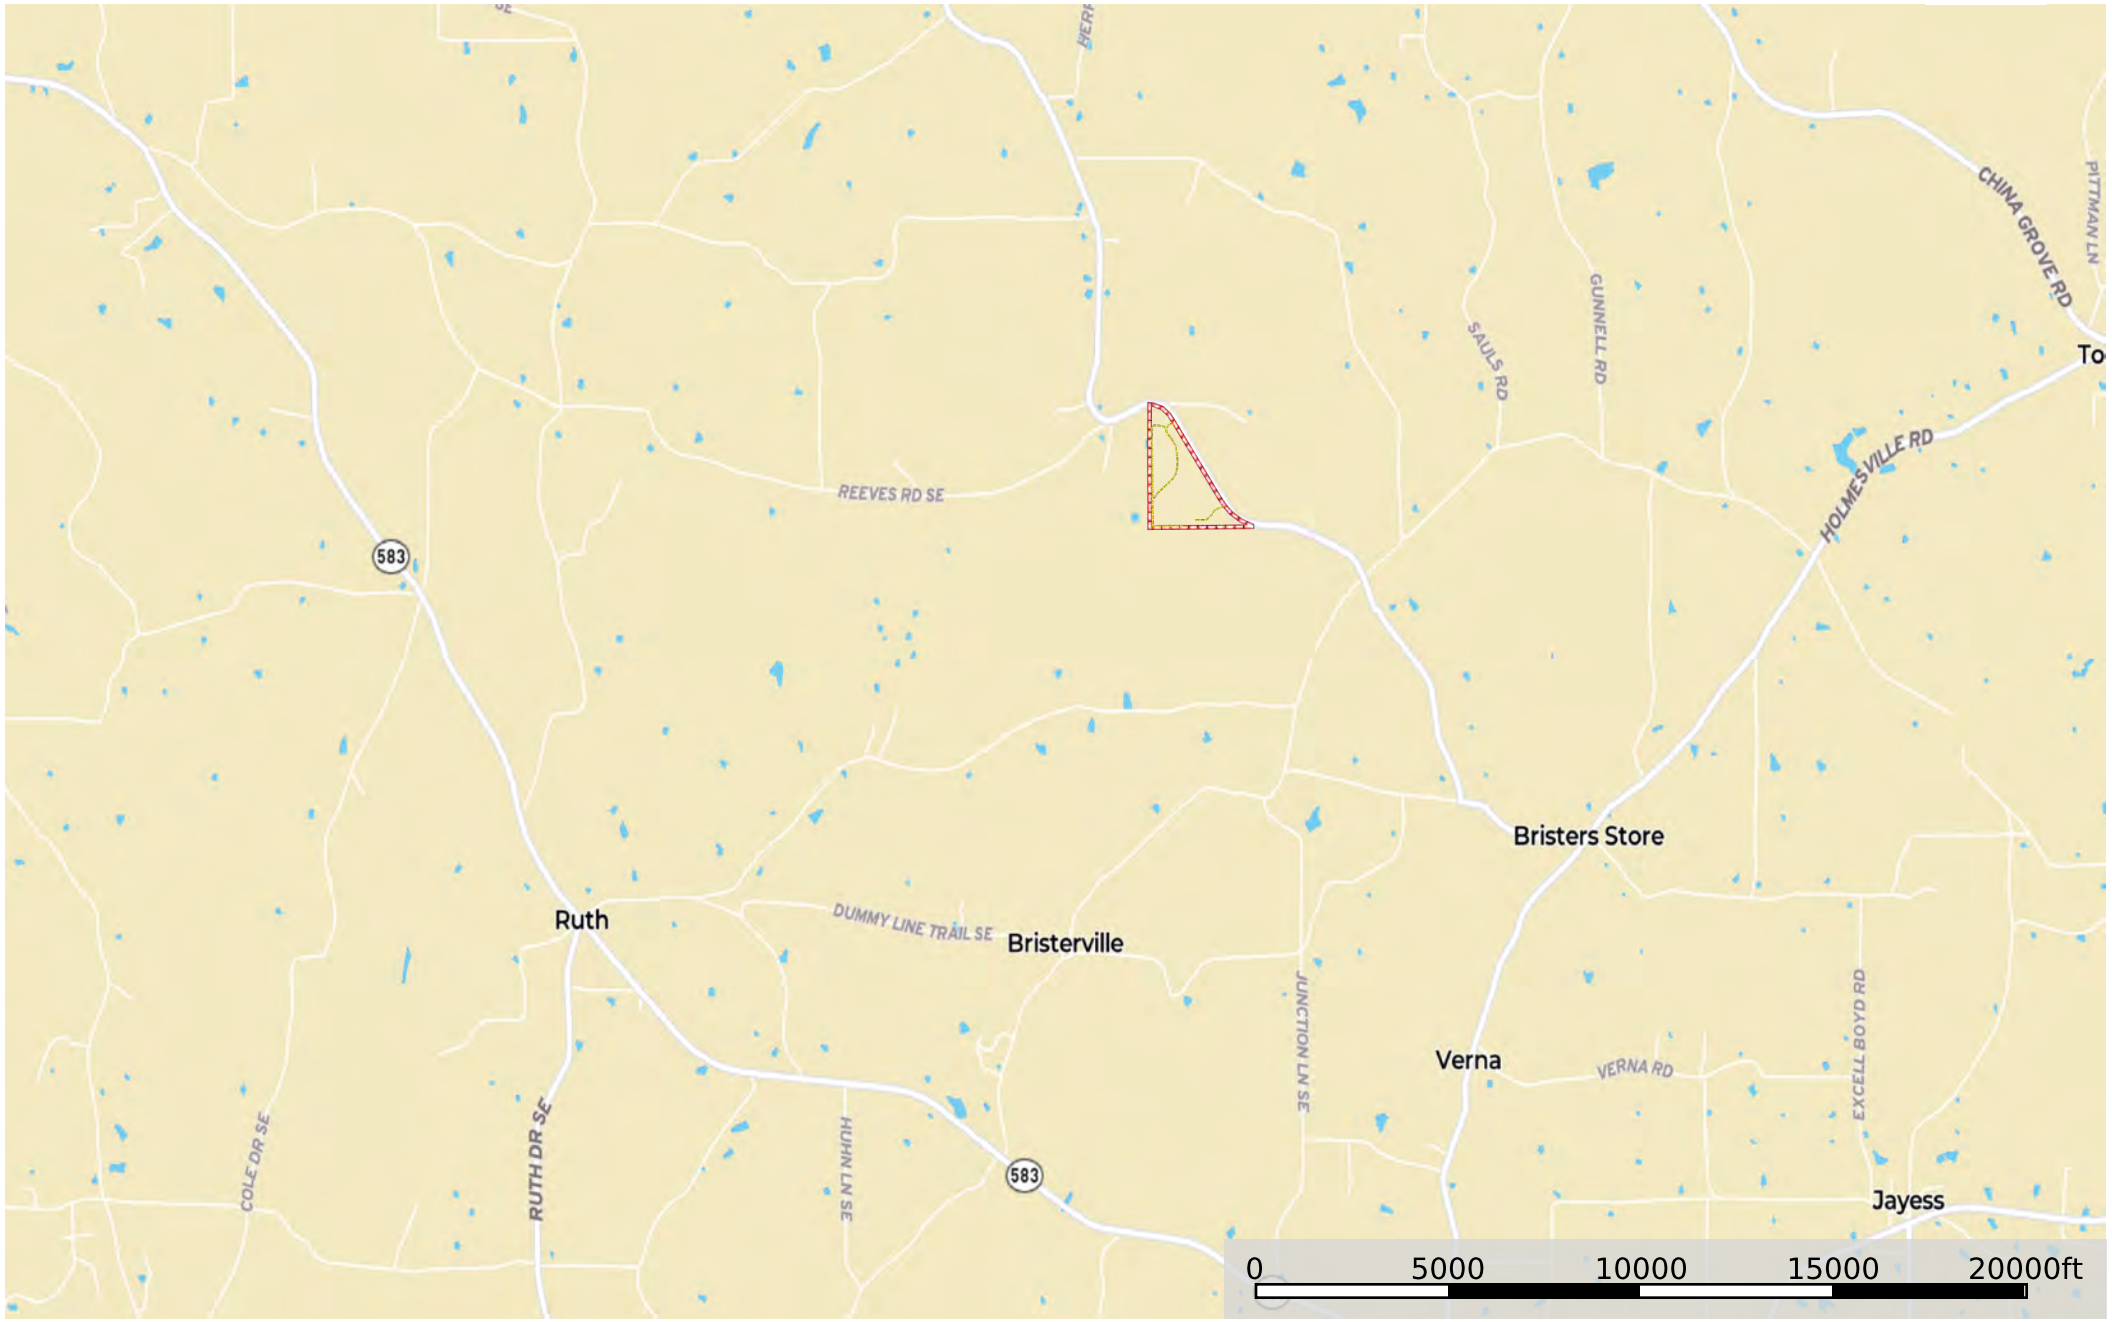

Lincoln 80 Brister

Lincoln County, Mississippi, 80 AC +/-

--- Road / Trail □ Boundary

Will Subdivide

id. The information contained herein was obtained from sources deemed to be reliable. Land id™ Services makes no warranties or guarantees as to the completeness or accuracy thereof.

Lincoln 80 Brister

Lincoln County, Mississippi, 80 AC +/-

- Road / Trail
- Pond / Tank
- Boundary

will Subdivide