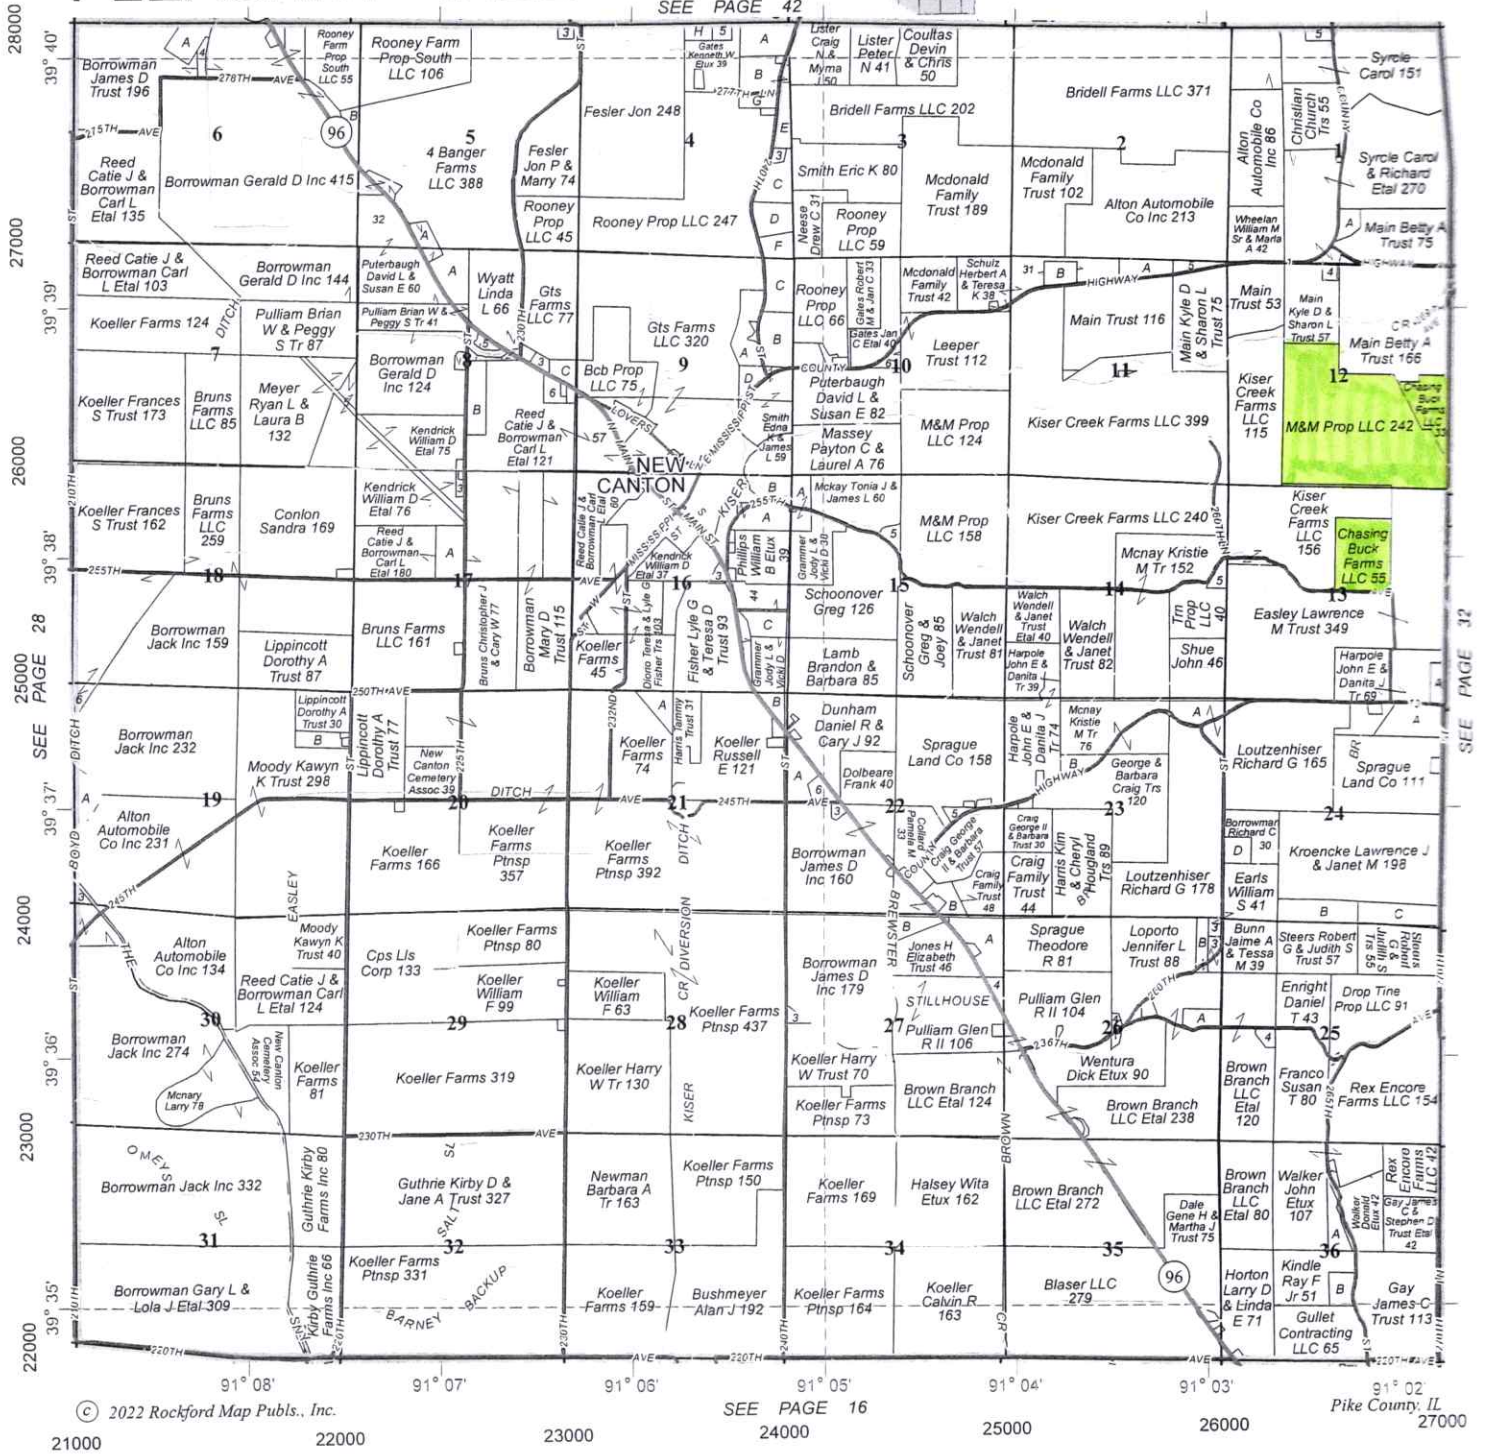

DERRY

T.5S.-R.5W.

SEE PAGE 44

© 2022 Rockford Map Publs., Inc. SEE PAGE 18
 27000 28000 29000 30000 31000 32000 33000
 39° 40' 39° 39' 39° 38' 39° 37' 39° 36' 39° 35' 91° 01' 91° 00' 90° 59' 90° 58' 90° 57' 90° 56' 90° 55'

SEE PAGE 34

PLEASANT VALE

T.5S.-R.6W.

SEE PAGE 42

© 2022 Rockford Map Pubs., Inc.

SEE PAGE 16

Pike County, IL