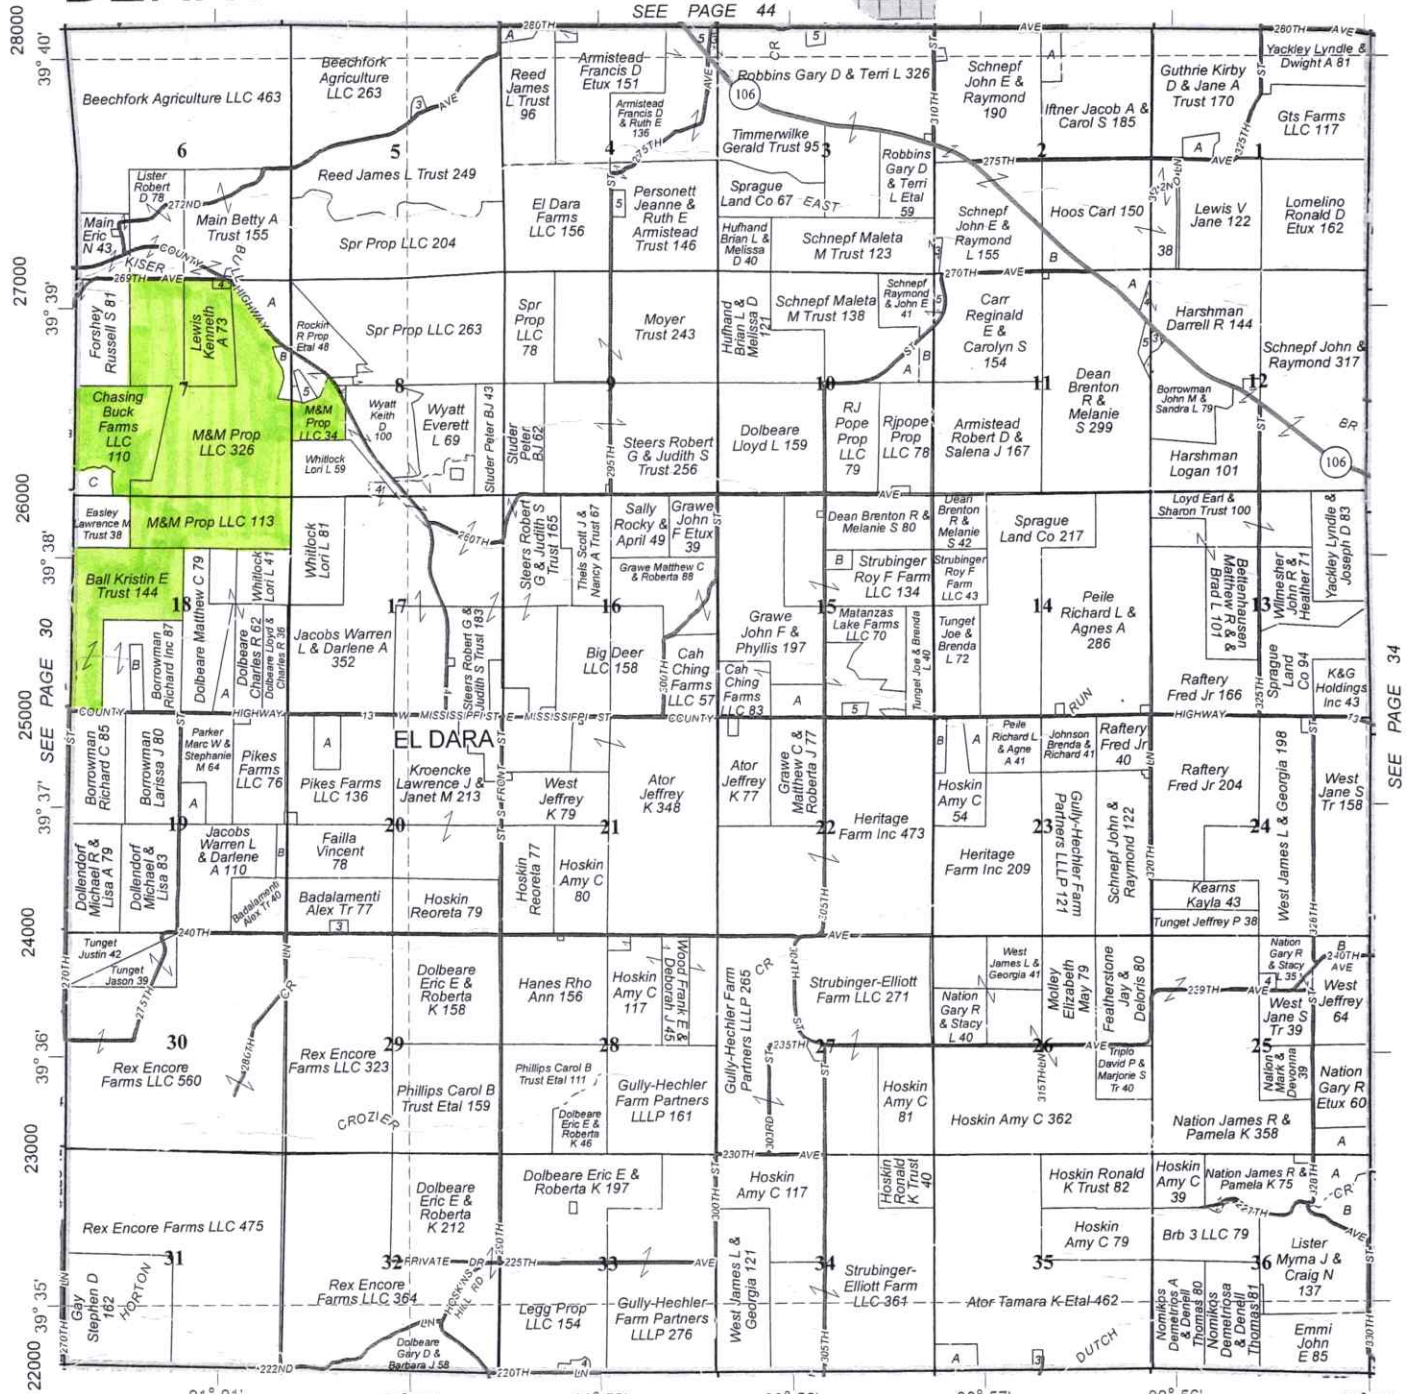

DERRY

T.5S.-R.5W.

SEE PAGE 44

© 2022 Rockford Map Publs., Inc. SEE PAGE 18
 27000 28000 29000 30000 31000 32000 33000
 39° 40' 39° 39' 39° 38' 39° 37' 39° 36' 39° 35' 91° 01' 91° 00' 90° 59' 90° 58' 90° 57' 90° 56' 90° 55'

SEE PAGE 34

PLEASANT VALE

T.5S.-R.6W.

SEE PAGE 42

© 2022 Rockford Map Pubs., Inc.

SEE PAGE 16

Pike County, IL