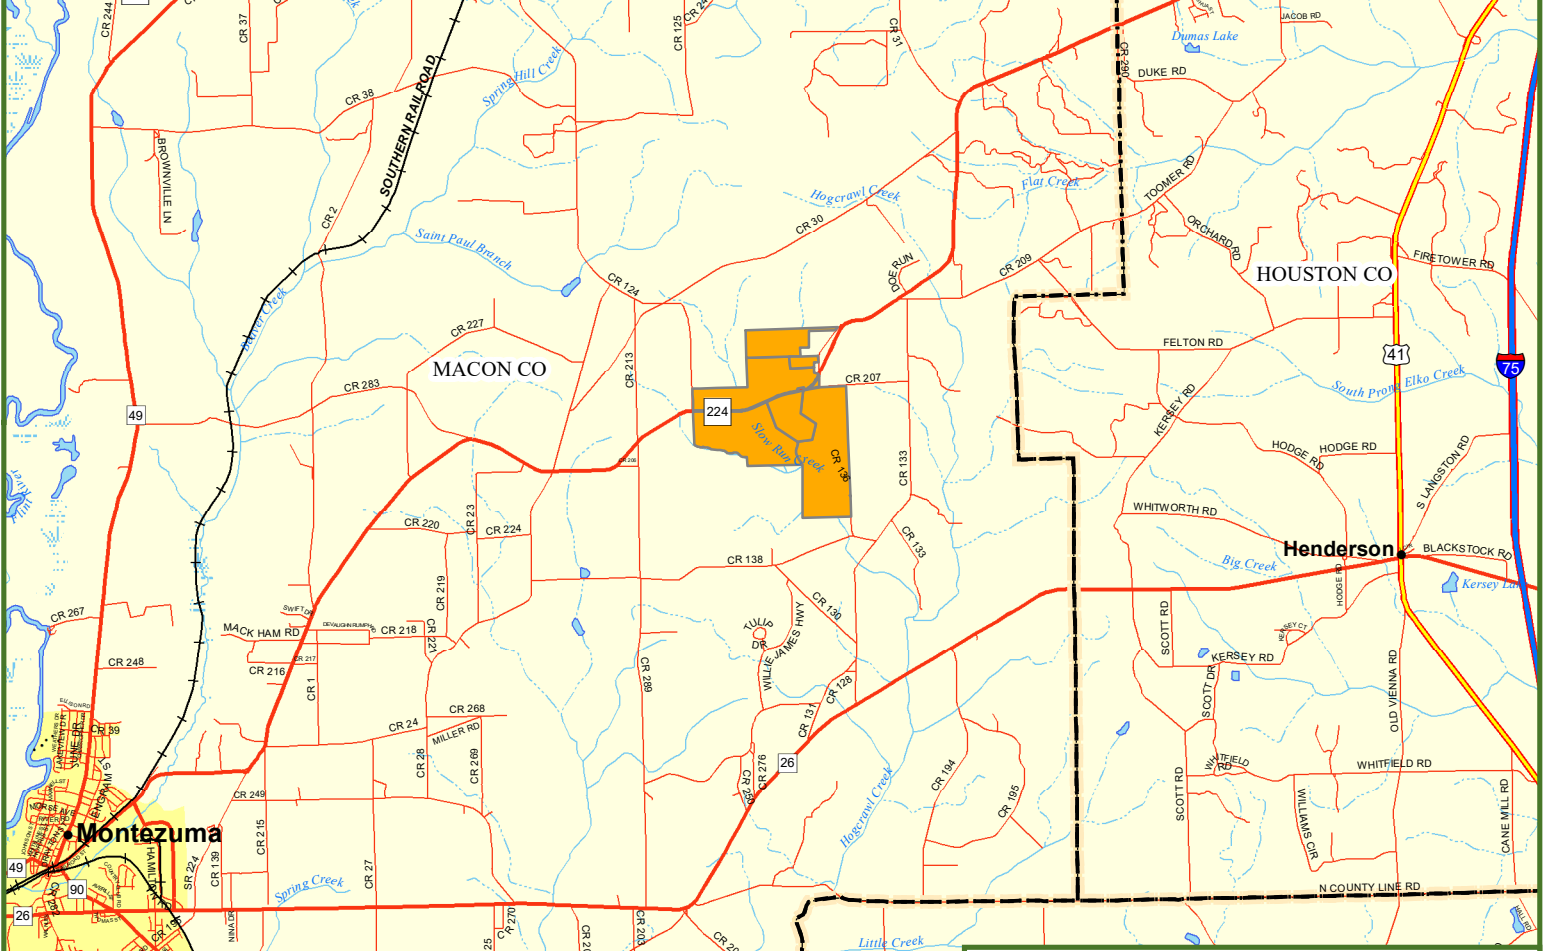

Locus Map Irby Farm Macon County, GA 1,189 +/- Acres

Legend

-  Irby Farm
-  Secondary State or County Hwy
-  Primary US or State Hwy
-  Primary Limited Access or Interstate
-  Railroads
-  Counties

0 0.5 1 1.5 2 Miles