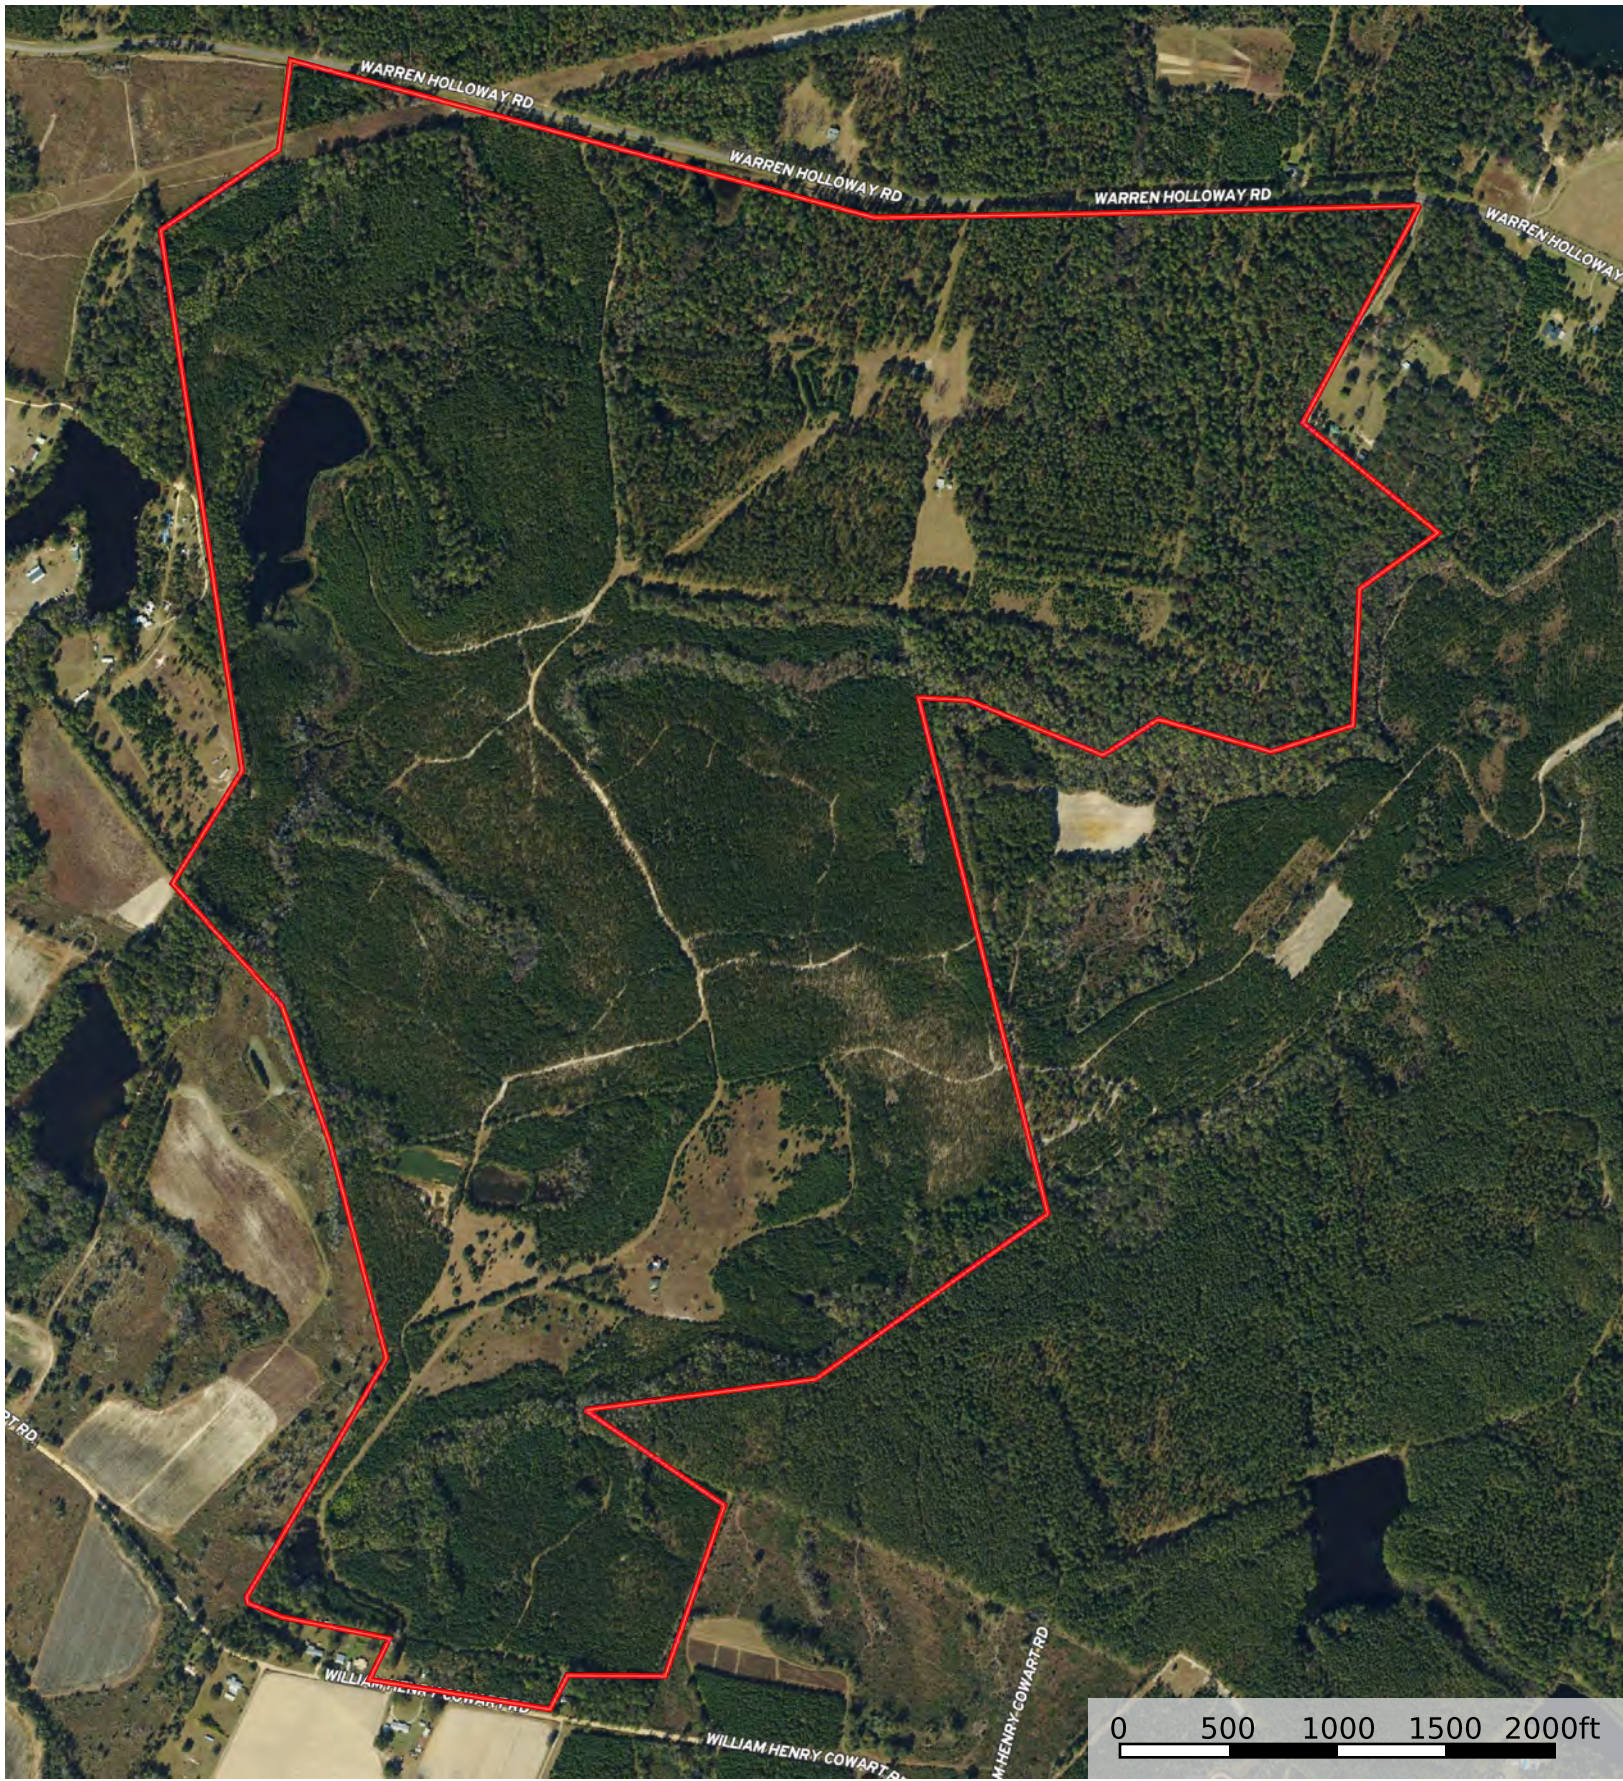

# Seminole Winds Plantation

Candler County, Georgia, 584 AC +/-

 Boundary