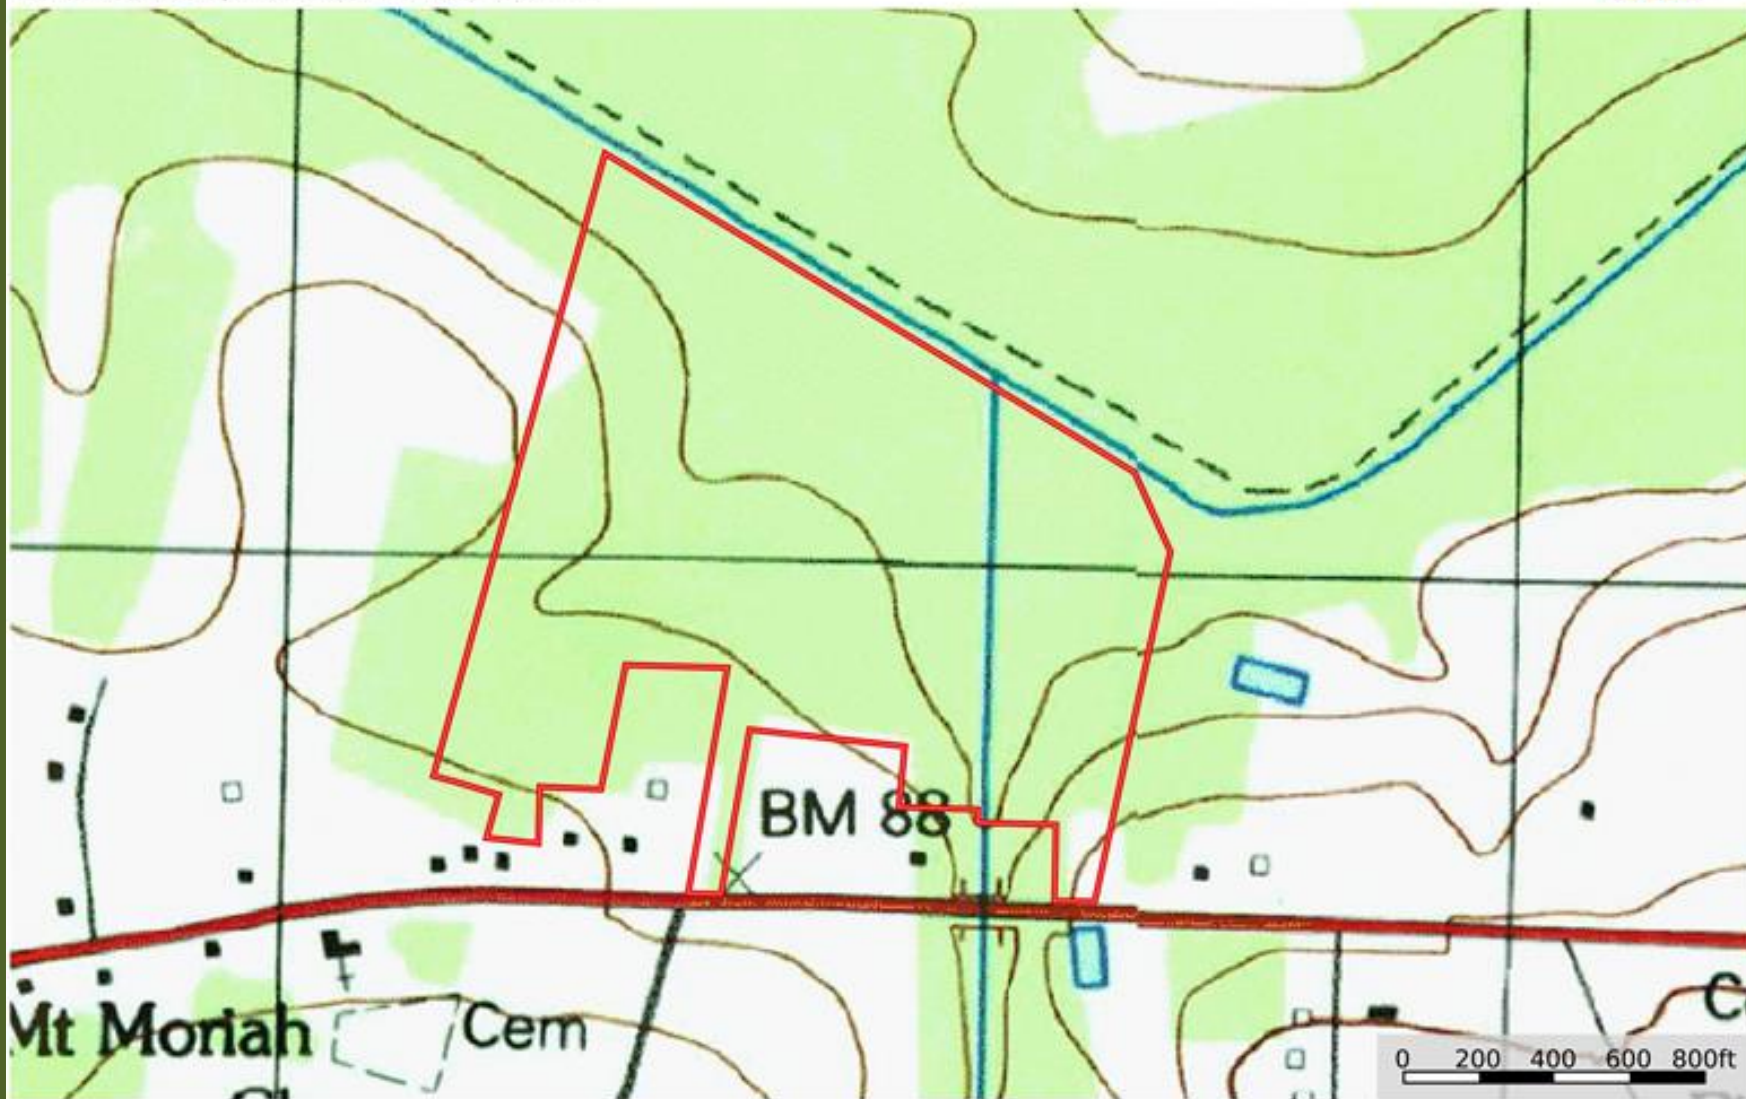

Greene Branch Hunting Land Topographical Map

Columbus County, North Carolina, 49.46 AC +/-

Boundary

Marty Lanier
P: (910) 617-4326

www.rockcreeklandcompany.com

604 George II Highway Winnabow NC 28479