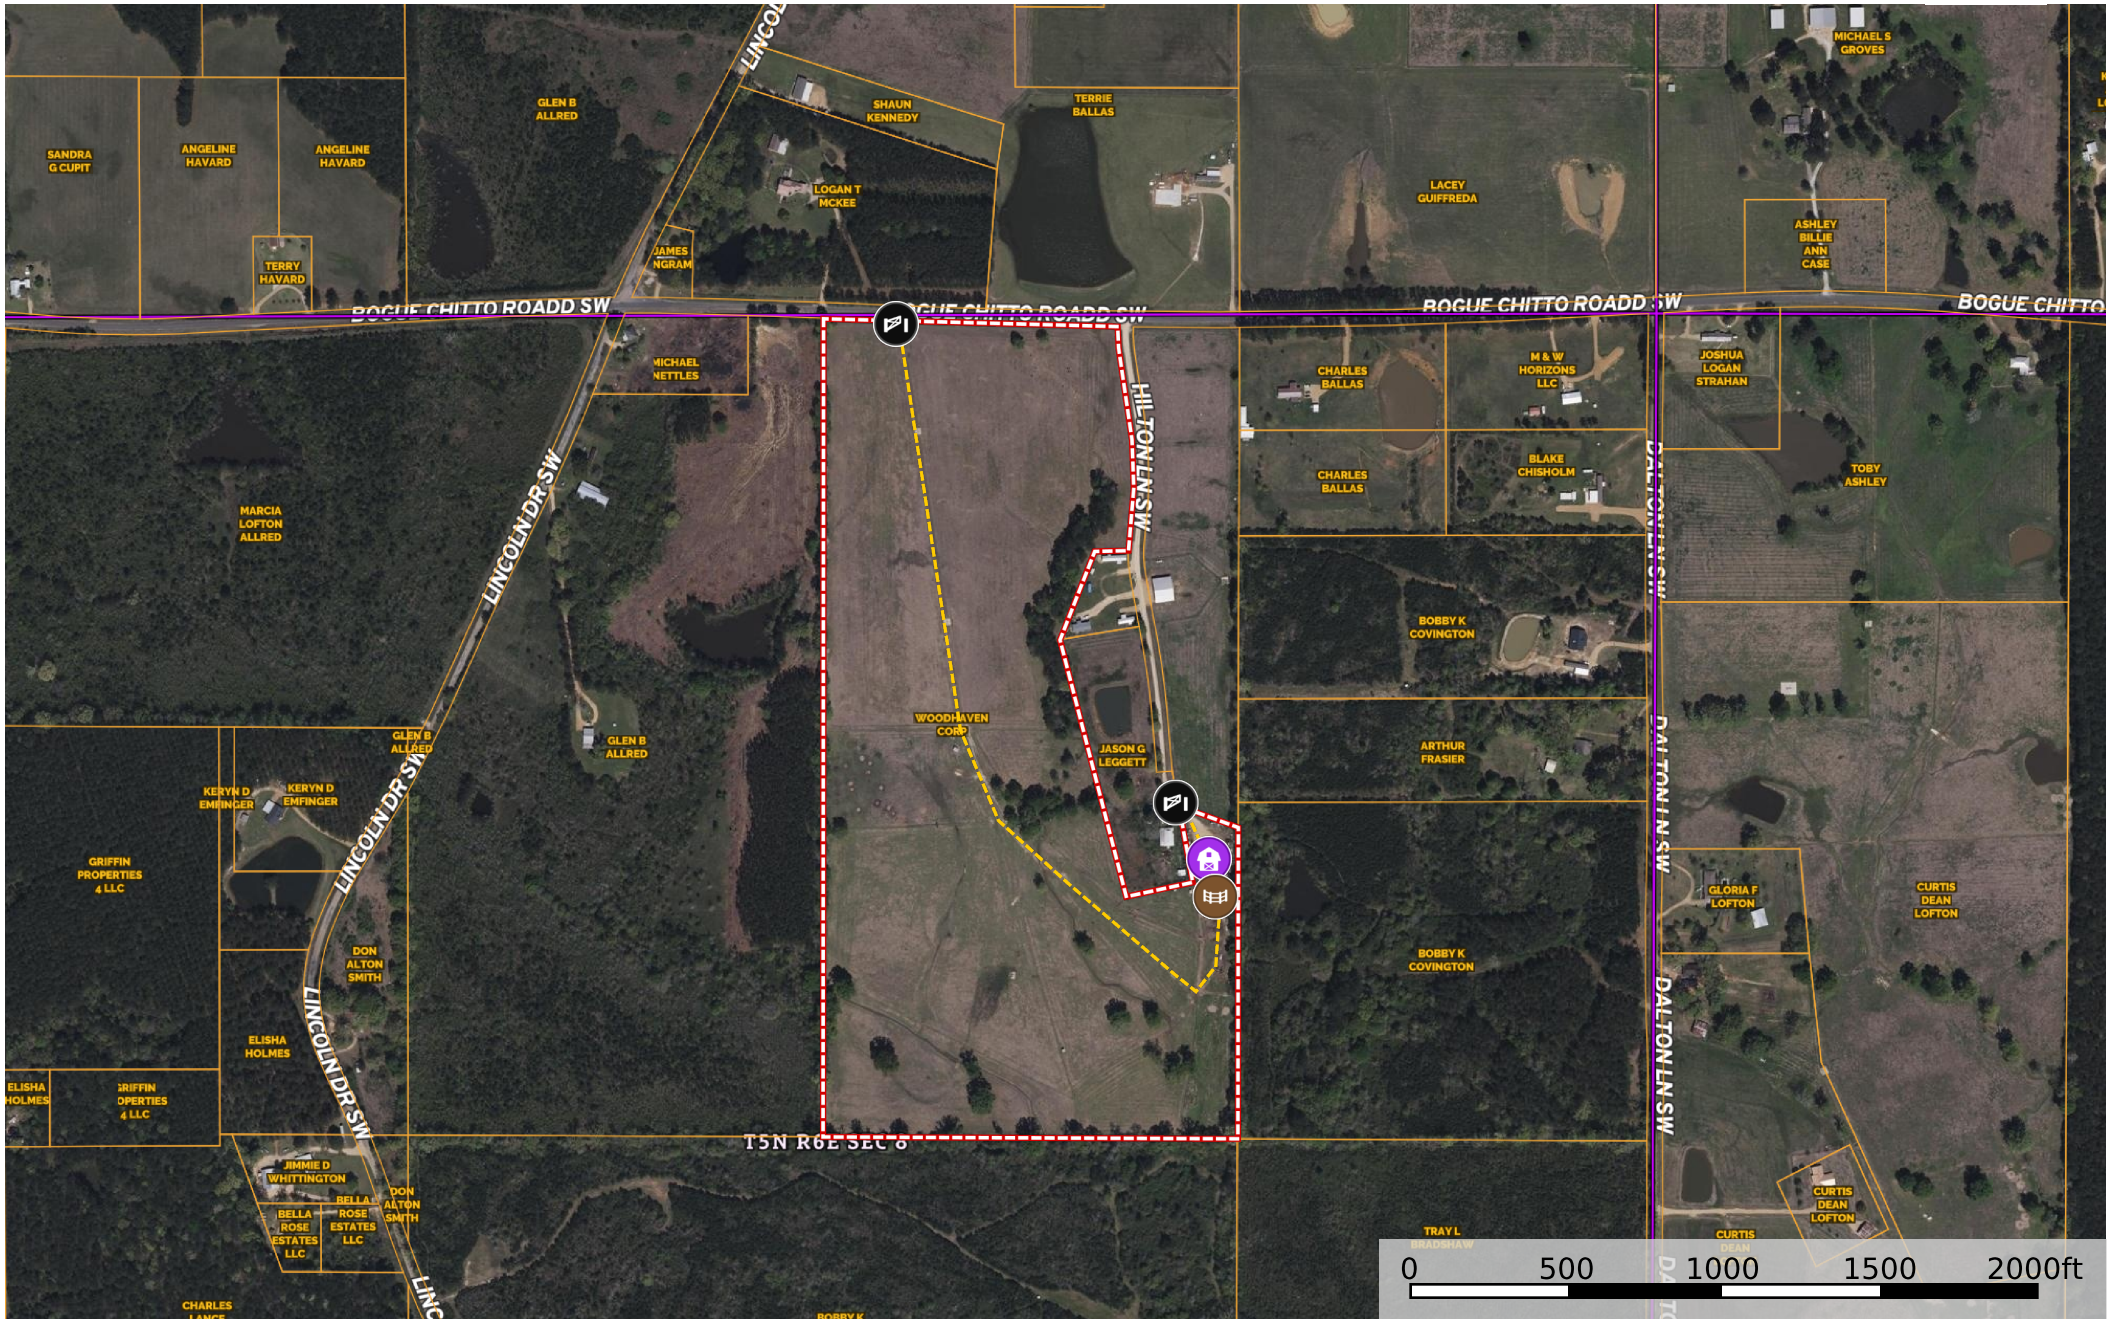

Lincoln 62.5

Lincoln County, Mississippi, 62.5 AC +/-

- Pens
- Barn
- Gate
- Road / Trail
- Boundary