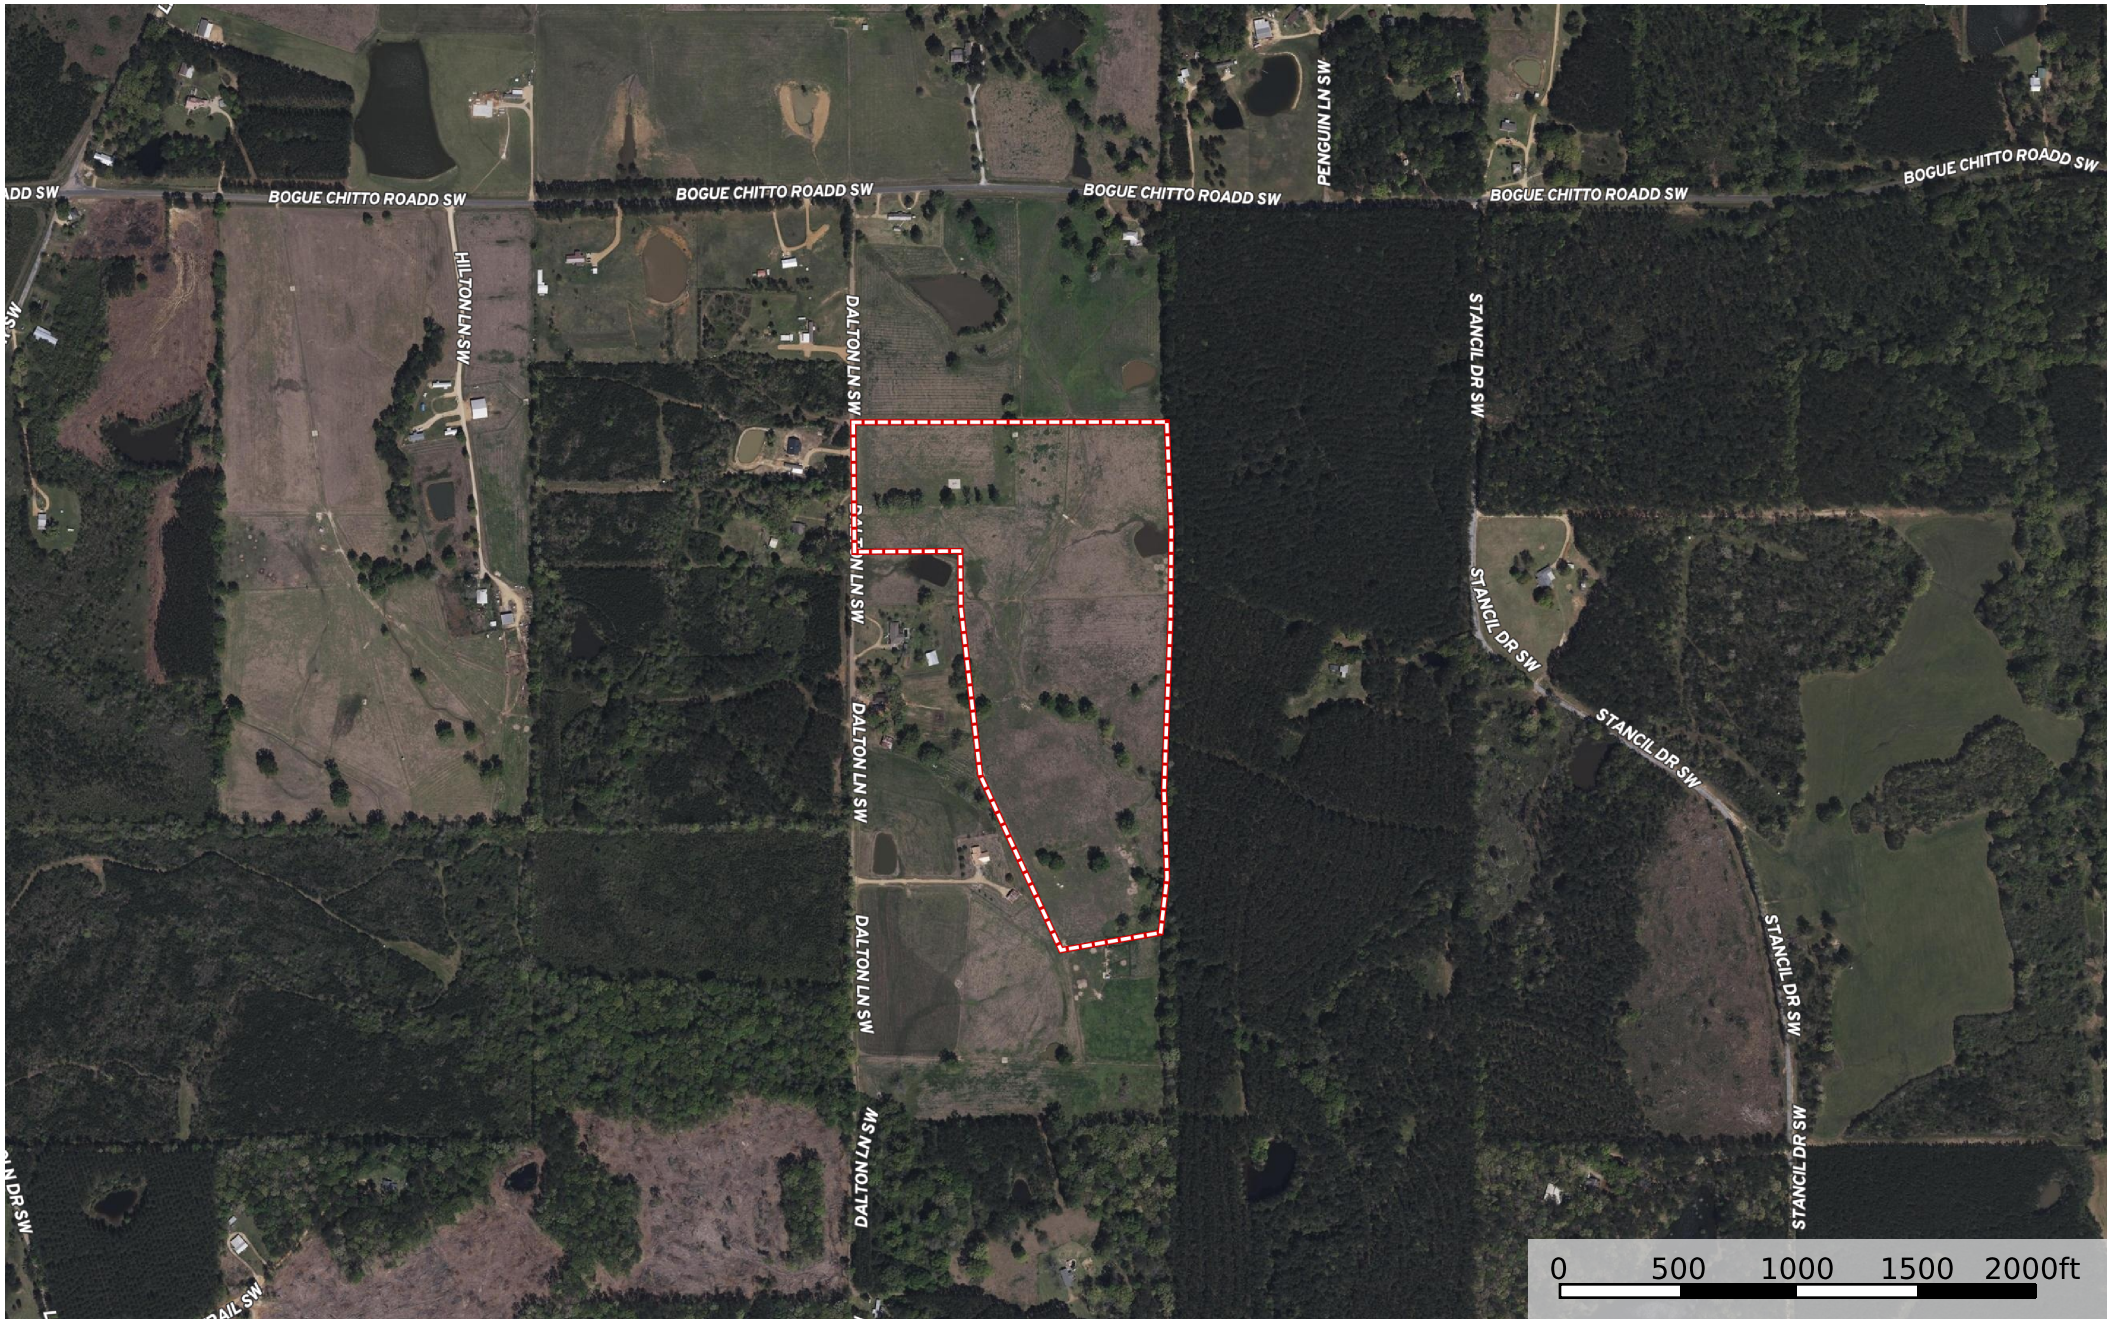

Linclon 43 Greentree

Lincoln County, Mississippi, 43 AC +/-

 Boundary