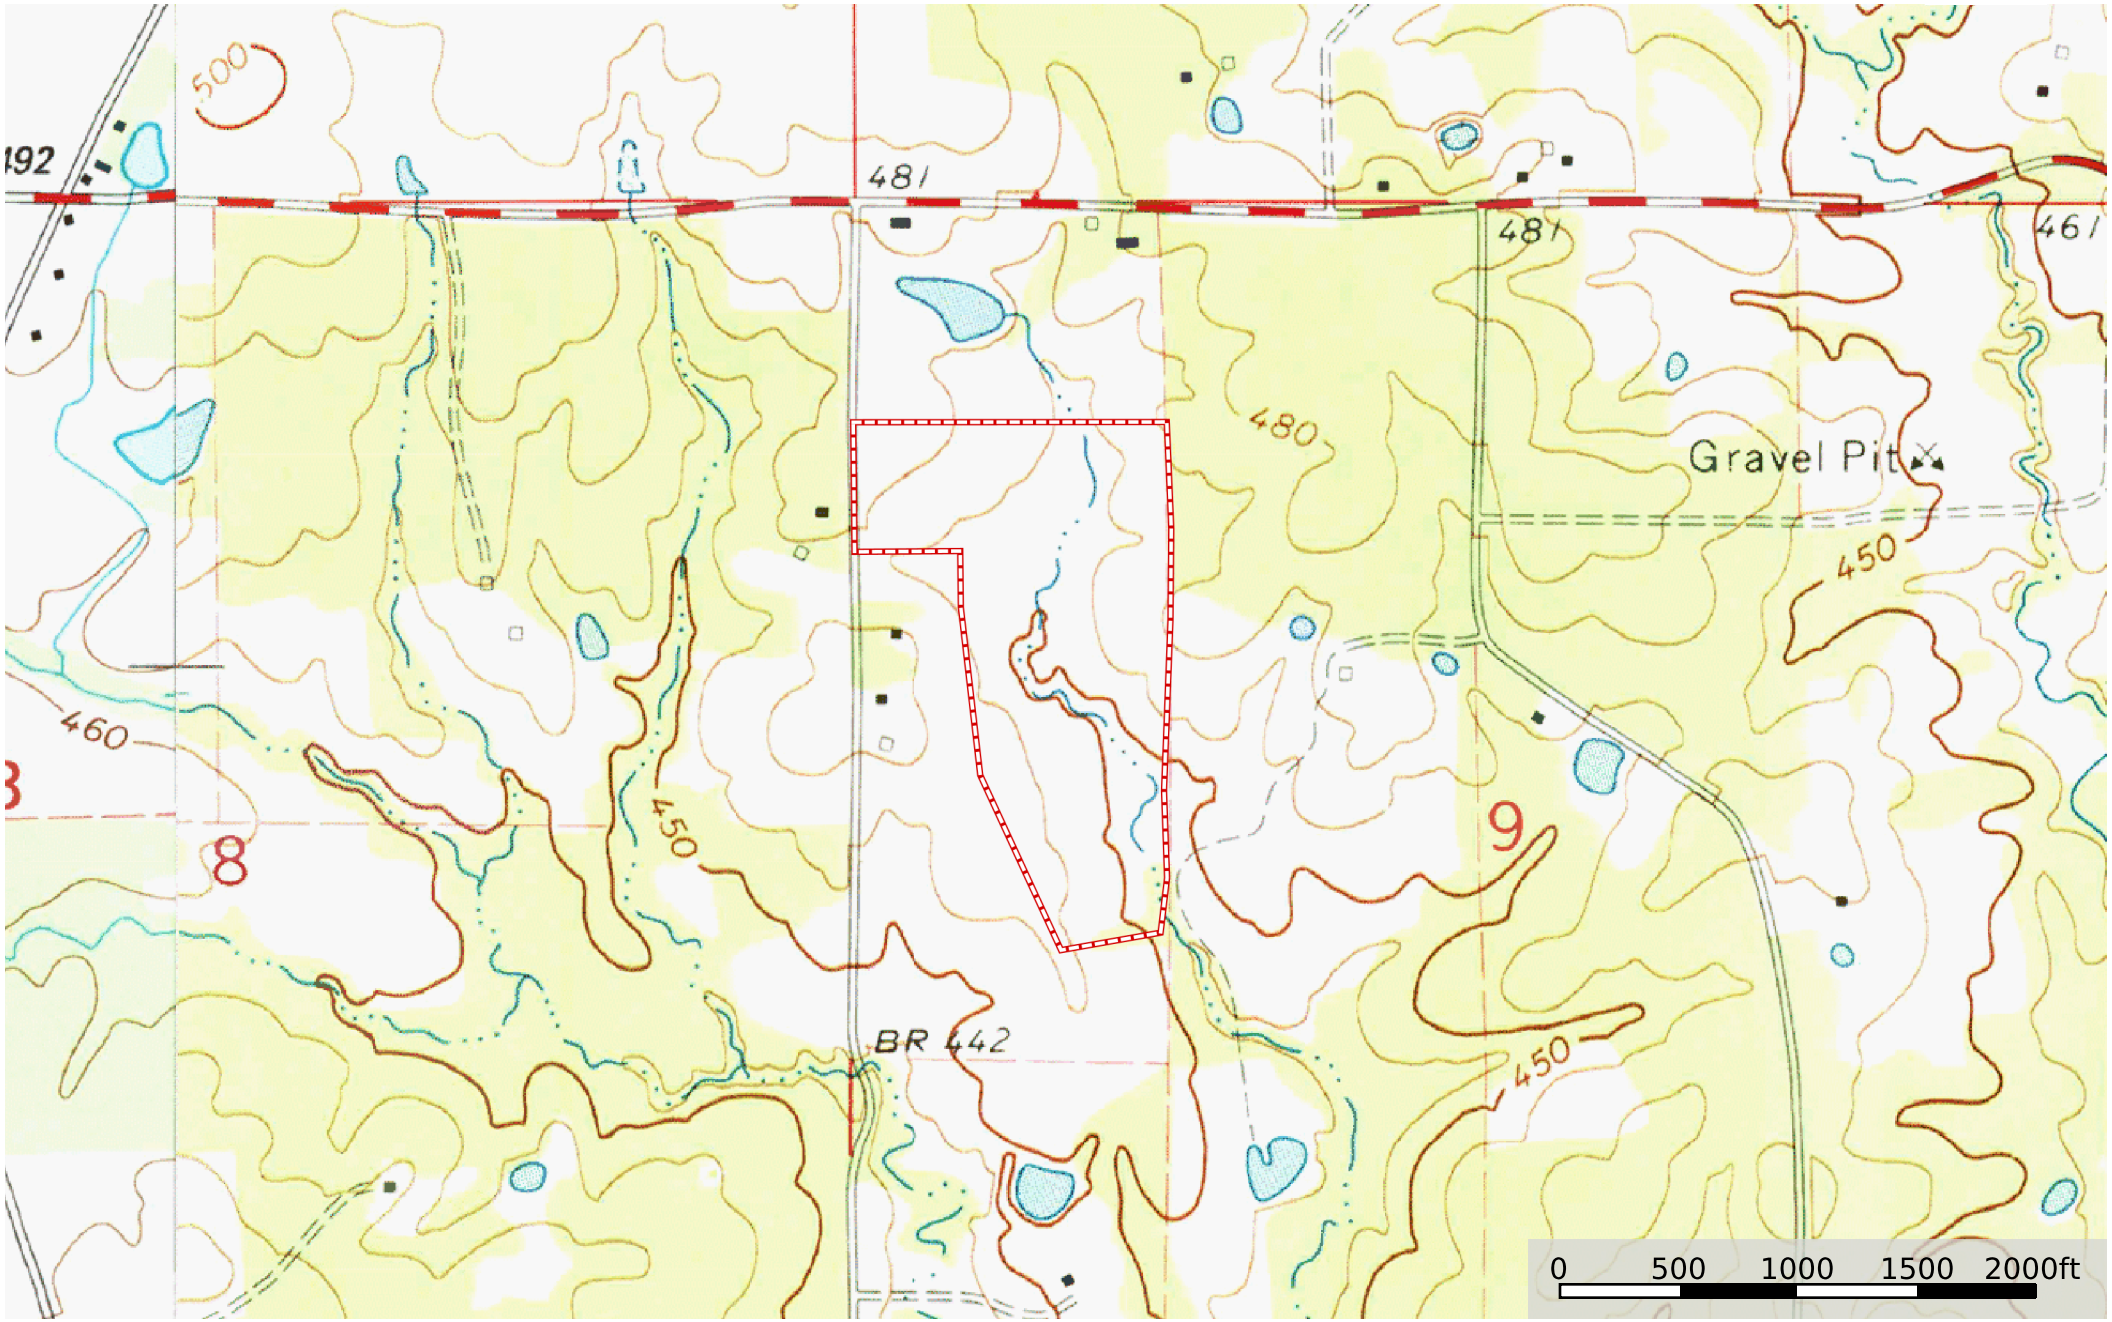

Linclon 43 Greentree
Lincoln County, Mississippi, 43 AC +/-

 Boundary