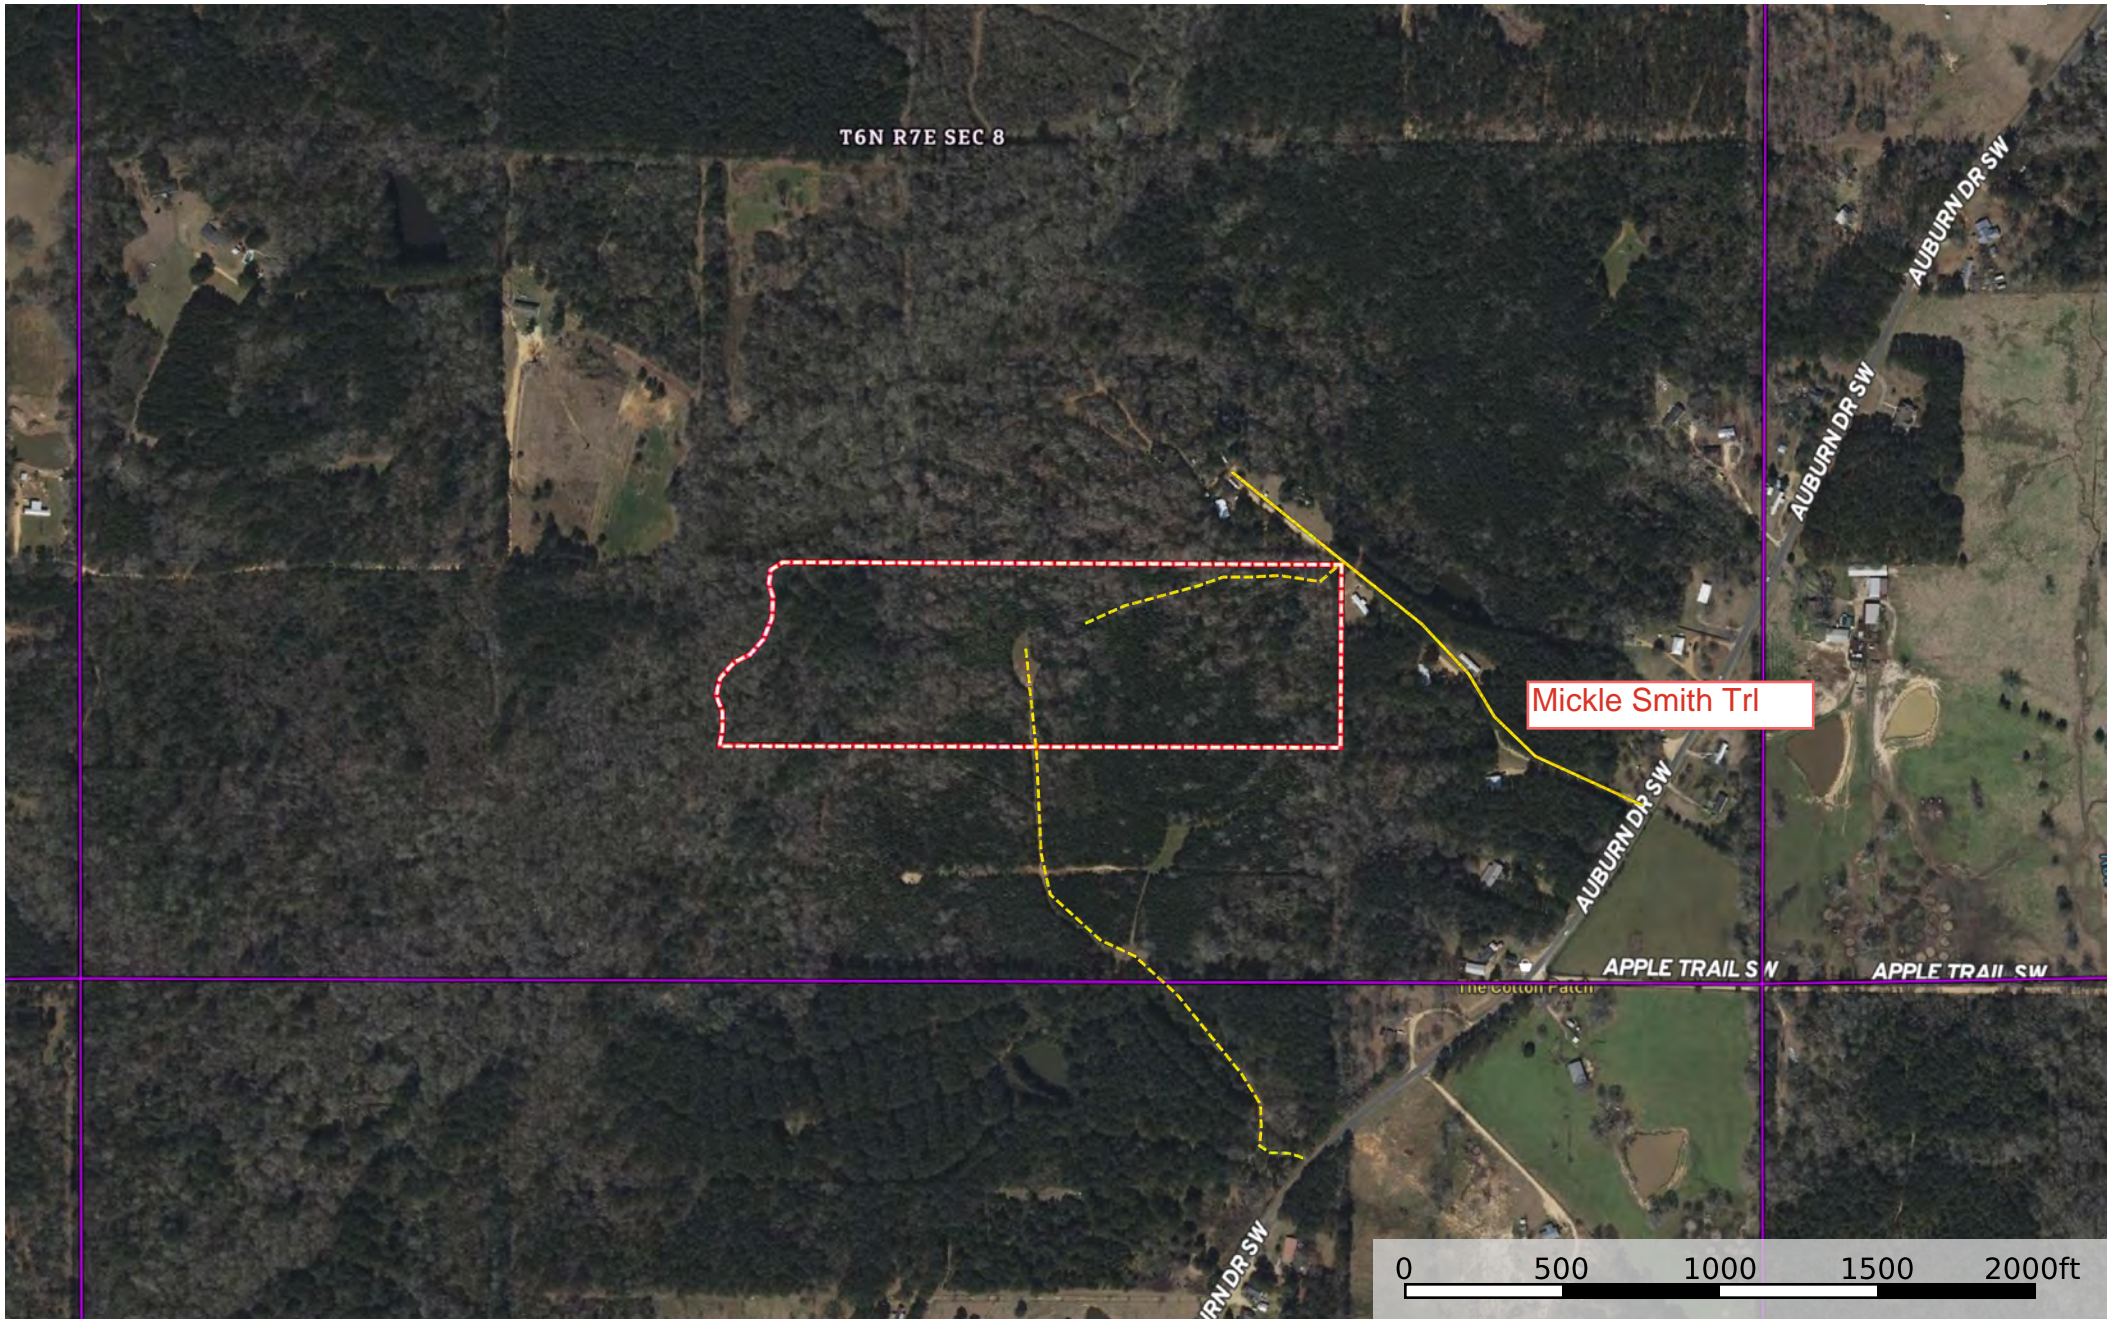

Lincoln 25 Wright

Lincoln County, Mississippi, 25 AC +/-

--- Road / Trail — Primary Road ◻ Boundary