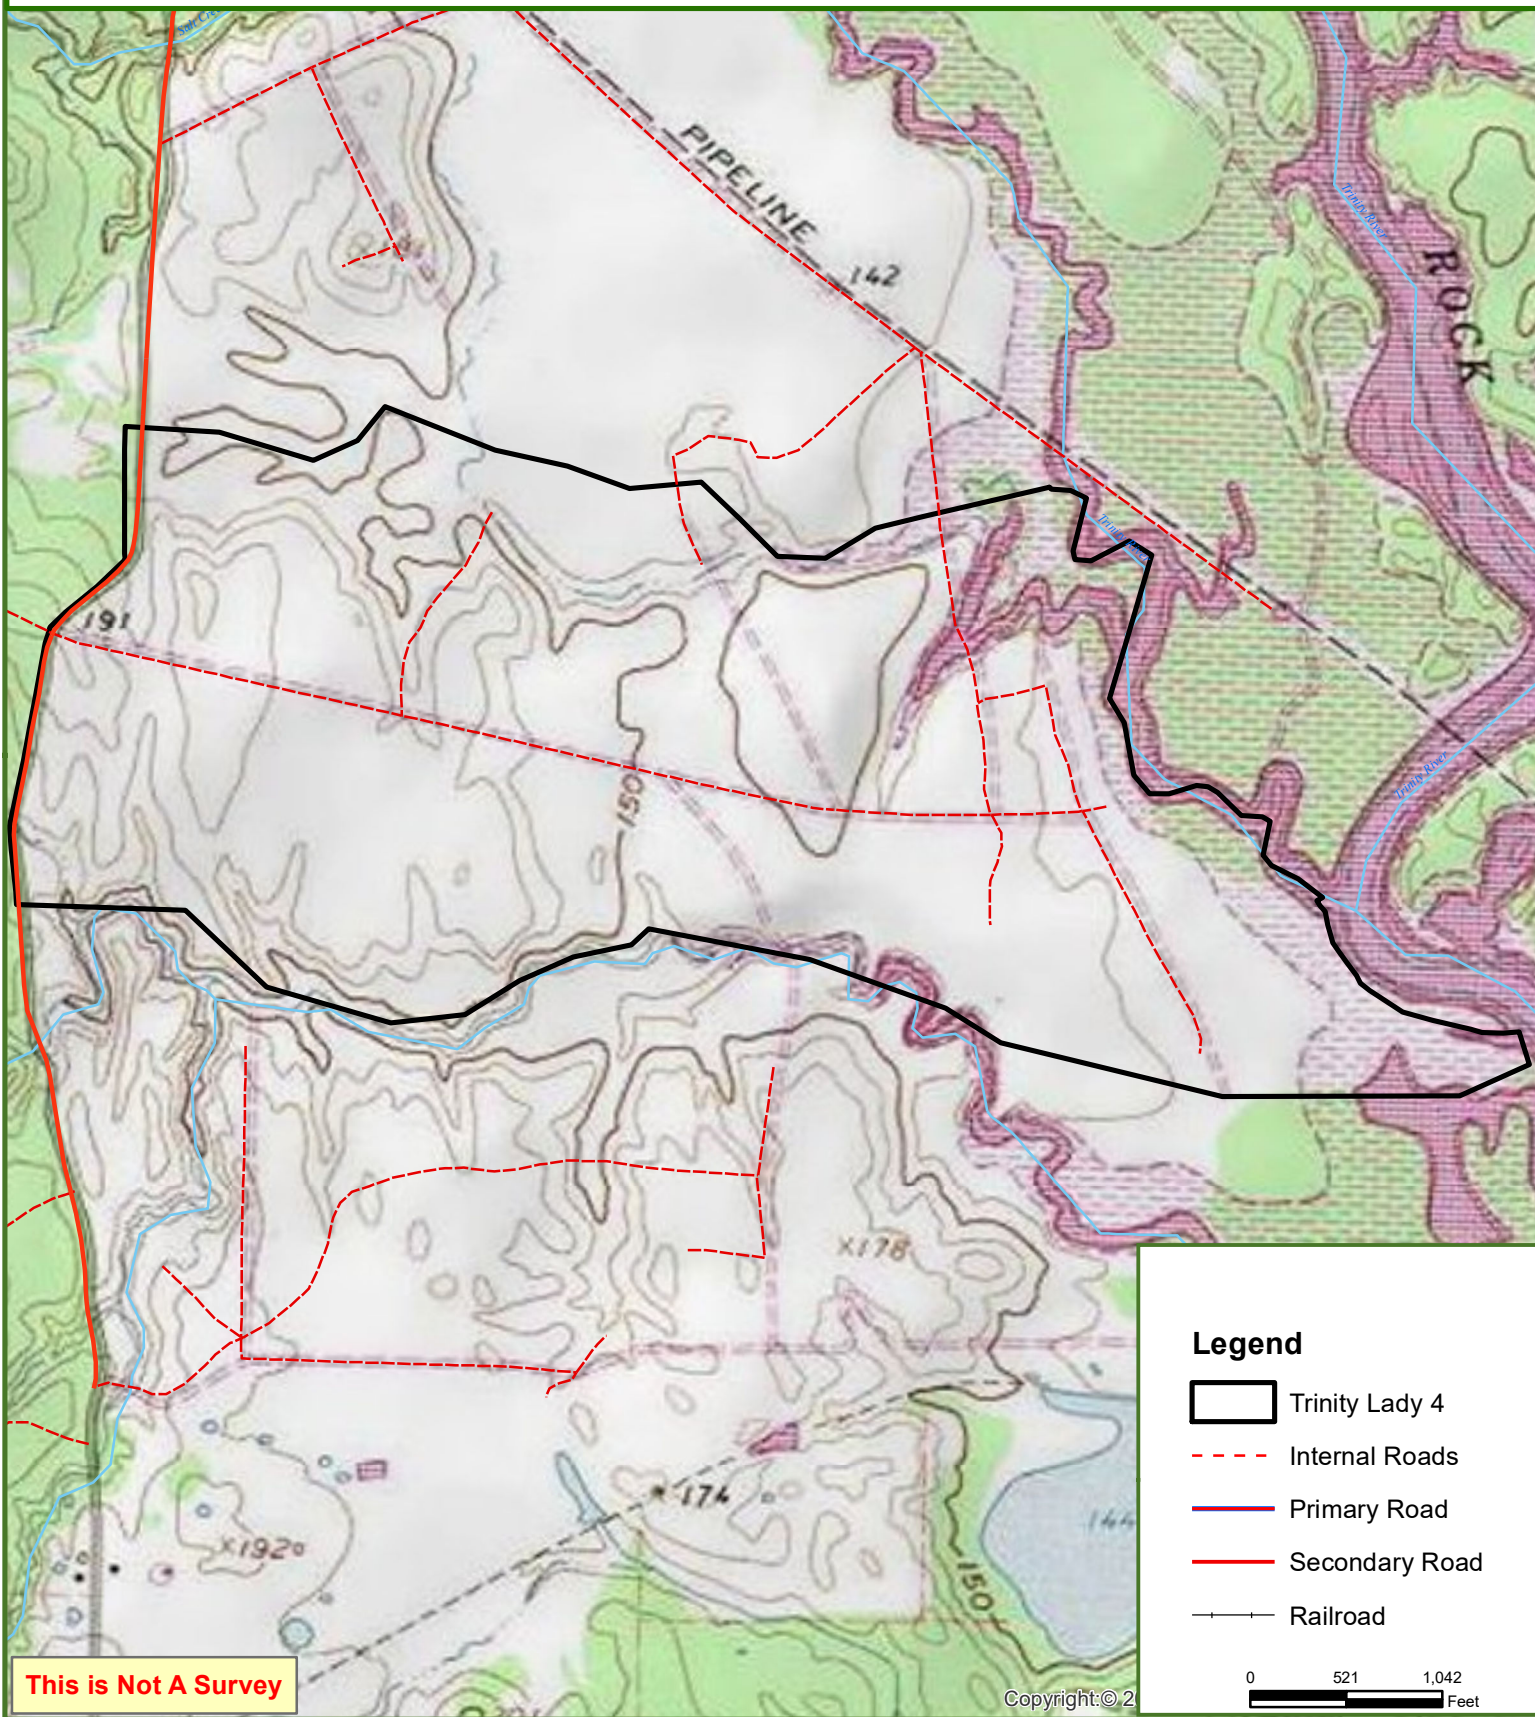

Trinity Lady 4

Trinity County, TX

401.00 ± Acres

This is Not A Survey

Copyright: © 2

0 521 1,042 Feet

This map was produced from information supplied by the seller and the use of aerial photography. The boundary lines portrayed on this map are approximate and could be different than the actual location of the boundaries found in the field.