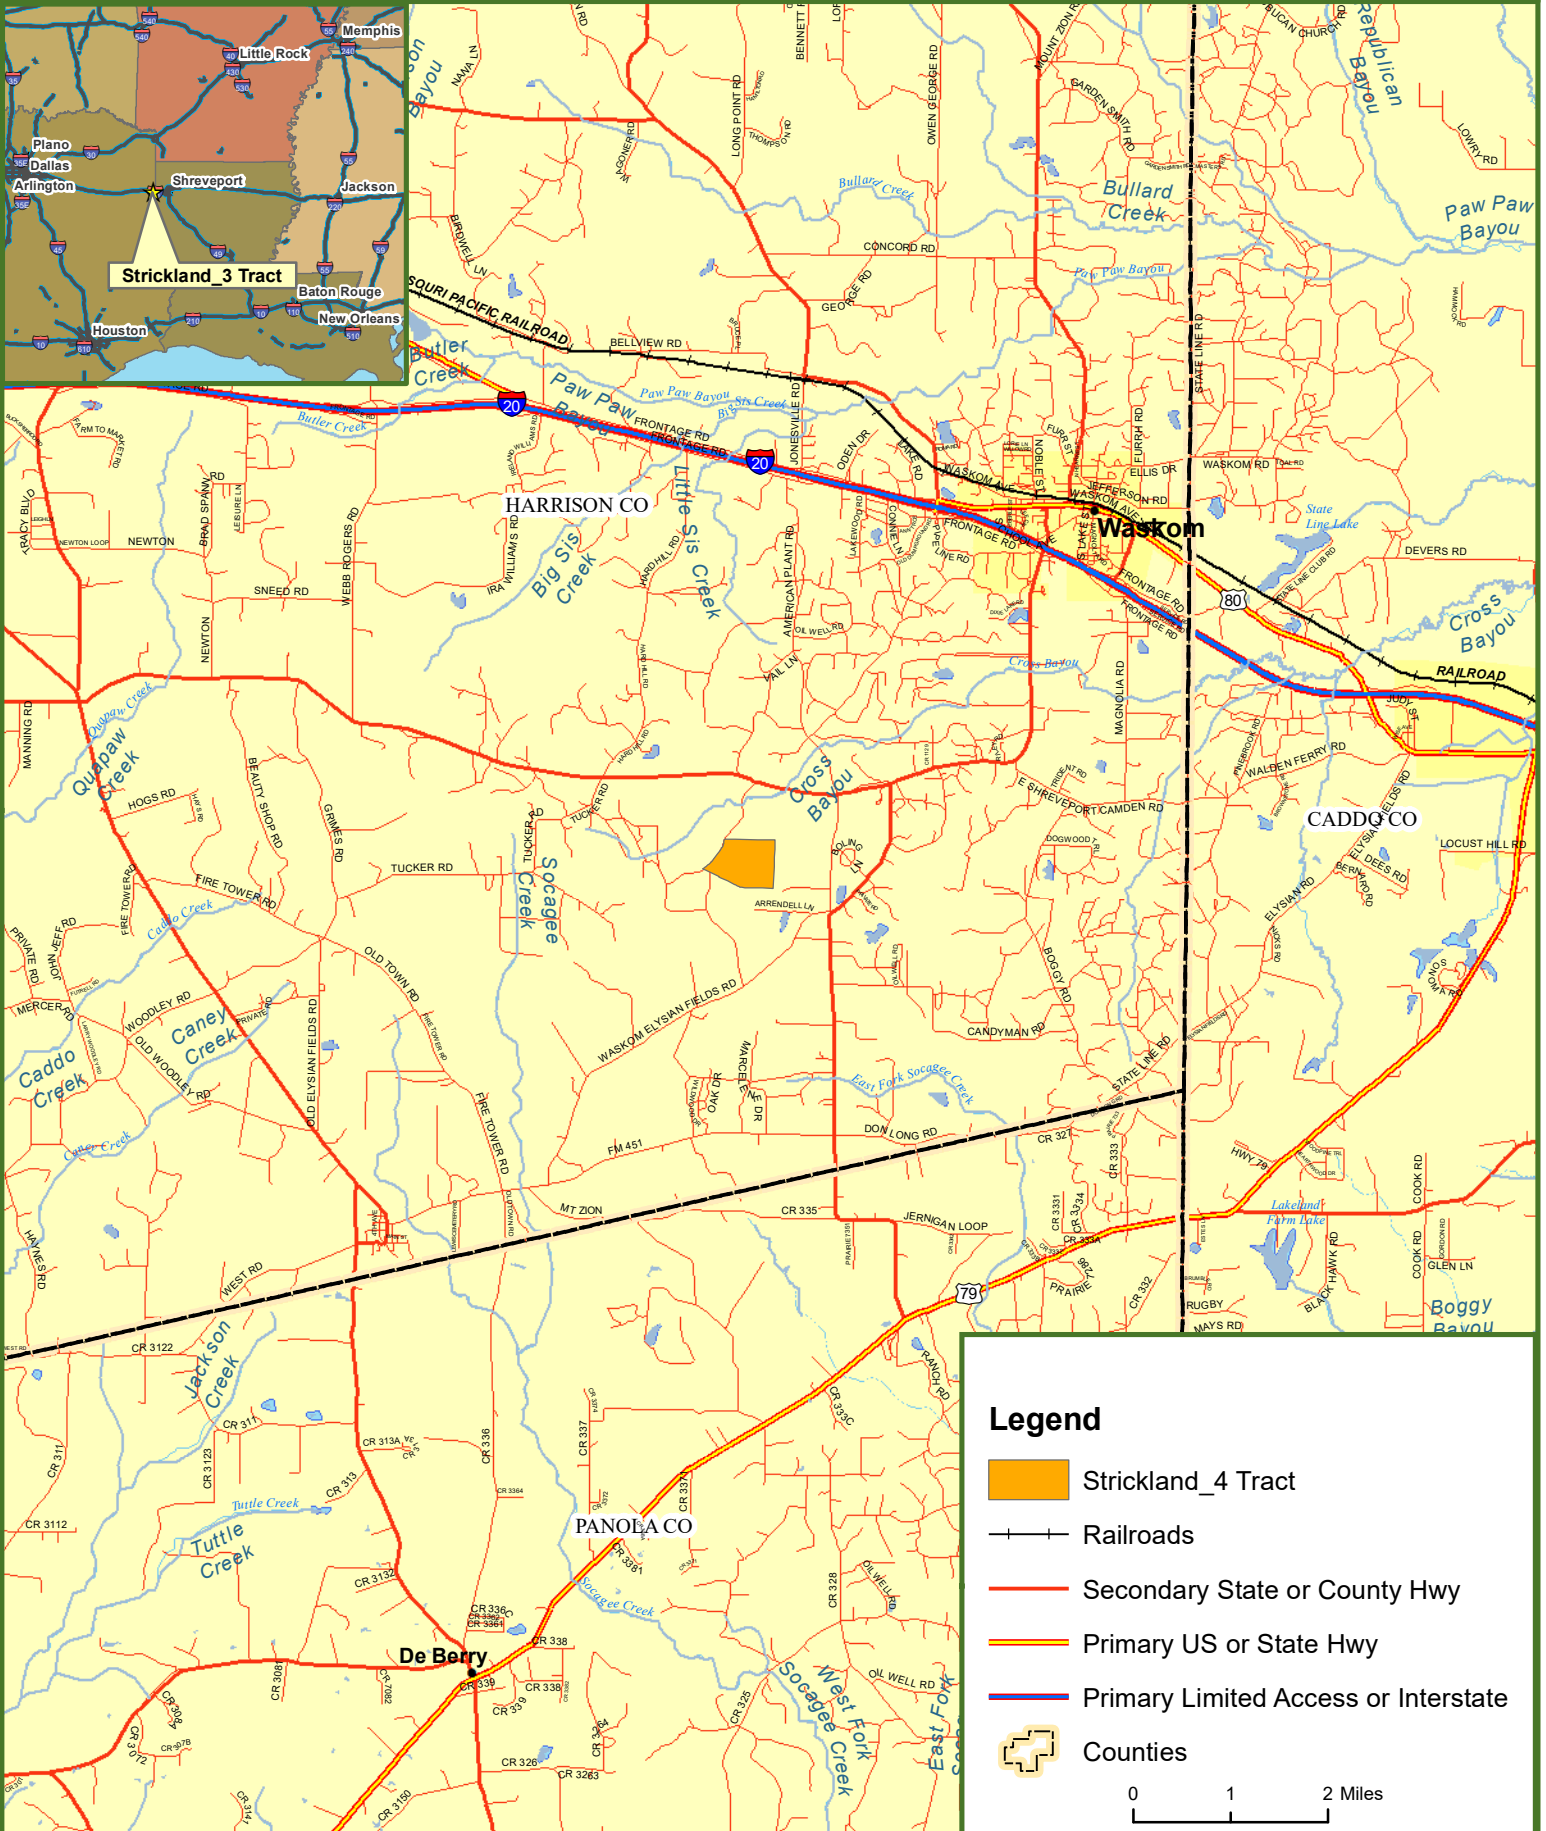

# Locus Map Strickland\_4 Tract Harrison County, TX 182.00 ± Acres

### Legend

-  Strickland\_4 Tract
-  Railroads
-  Secondary State or County Hwy
-  Primary US or State Hwy
-  Primary Limited Access or Interstate
-  Counties