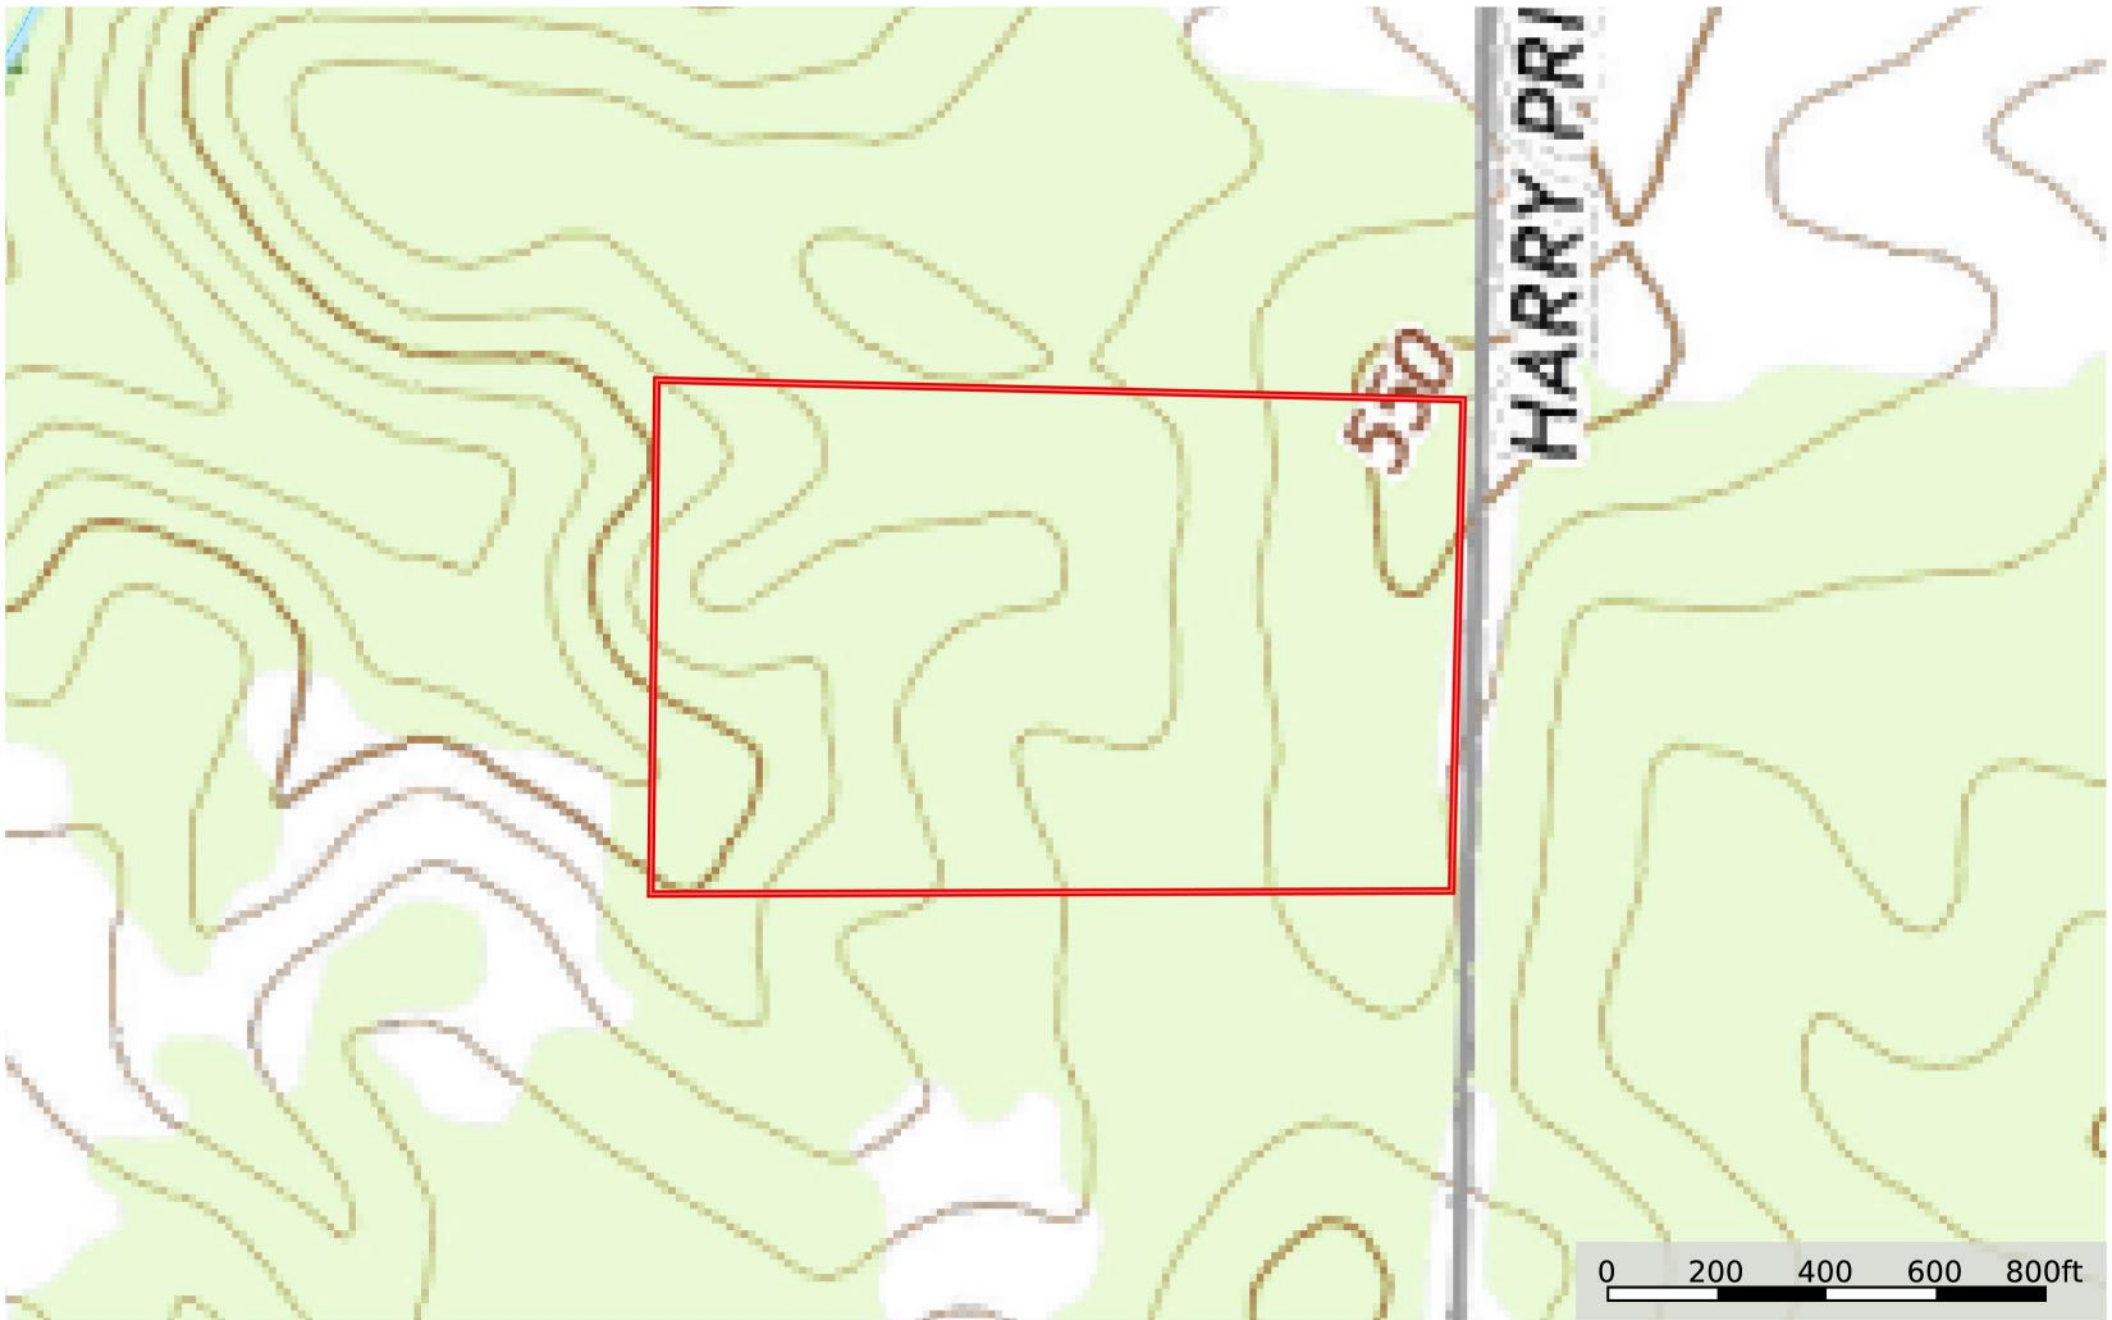

Harry Priddy Road - Topography

Georgia, 32 AC +/-

id. The information contained herein was obtained from sources deemed to be reliable. Land id™ Services makes no warranties or guarantees as to the completeness or accuracy thereof.