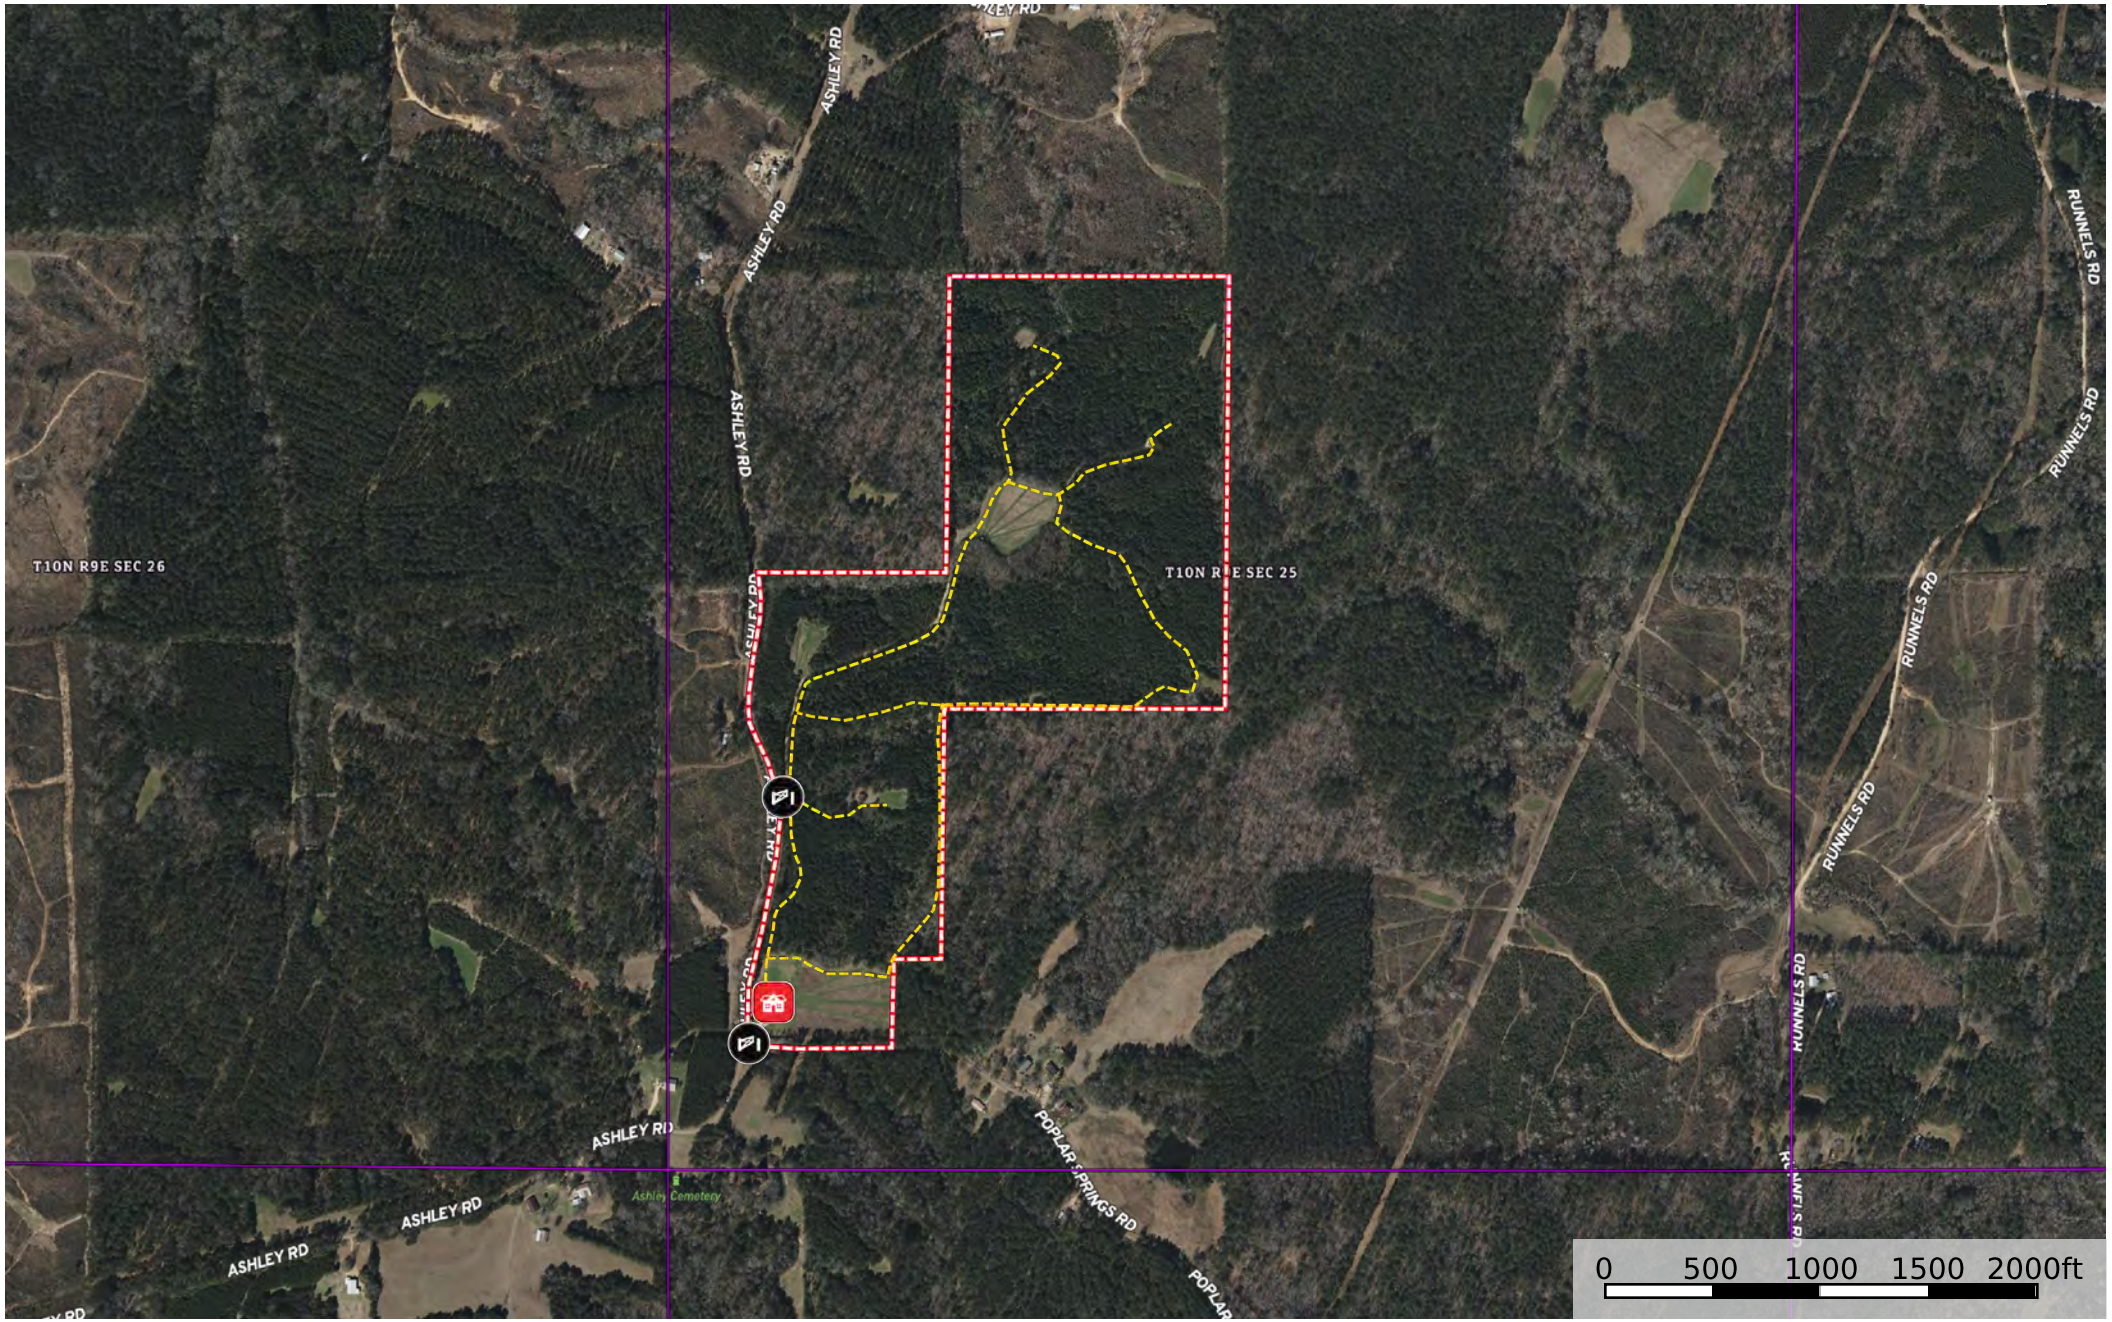

# Copiah 98.5

Copiah County, Mississippi, 98.5 AC +/-

- Main House
- Gate
- Road / Trail
- Boundary